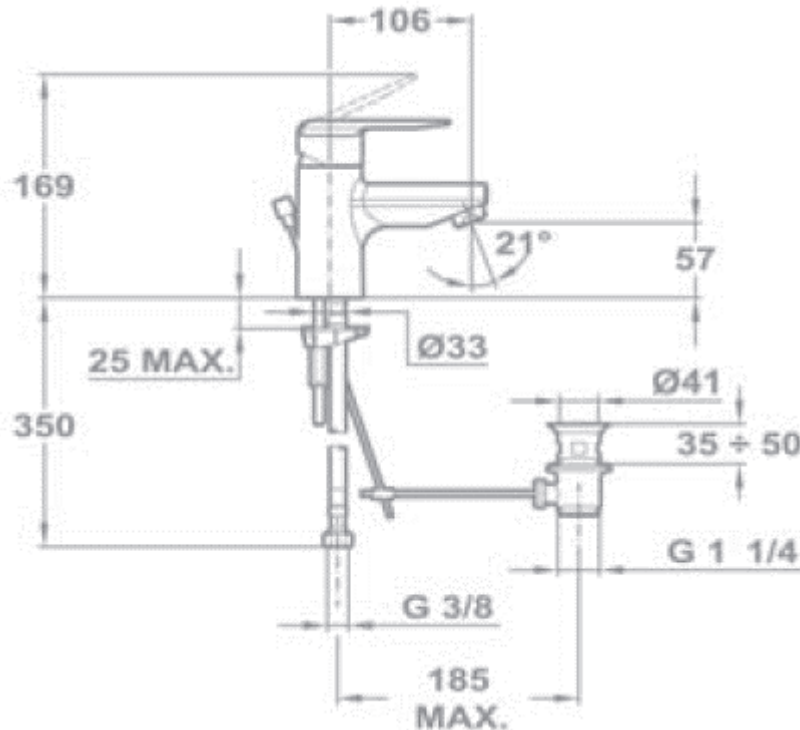

Brand : TEKA, China  
 Name : MONT/ Single Lever Basin Mixer  
 Item Code : 42.342.02  
 Color / Finish : Chrome-plated  
 Dimensions : 16.9cm max height  
 10.6cm spout projection

Product info:

- Automatic metal pop-up waste
- 3/8" flexible inlet pipes
- Anti-scale aerator
- Operation pressure 1~5 bar (14~73 psi)

Add-ons :

- 2x angle valve 1/2"x3/8"
- P-trap or bottle trap for basin 1 1/4"

Flushing of pipe must be done before fittings are installed. Failure to do so voids the warranty.

Follow cleaning instructions and avoid using any harmful chemicals.