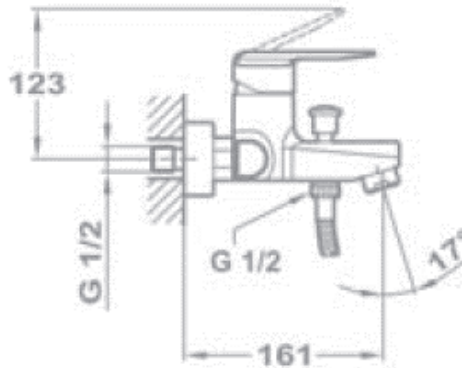

Flushing of pipe must be done before fittings are installed. Failure to do so voids the warranty.

Follow cleaning instructions and avoid using any harmful chemicals.

All information is for reference only. Installation shall always be based on the specs provided with actual delivered items.

For more info, visit www.kuysen.com