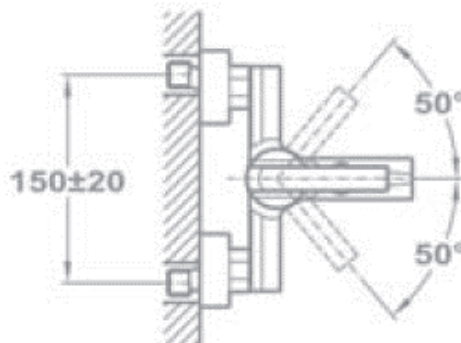

Brand : TEKA, China  
 Name : MONT / Wall-mounted Exposed Bath / Shower Mixer with Handshower set  
 Item Code : 42.122.02  
 Color / Finish : Chrome-plated  
 Dimensions : 16.1cm spout projection

Product info:

- with noise reducers
- Anti-scale aerator
- Operation pressure 1~5 bar (14~73 psi)

Flushing of pipe must be done before fittings are installed. Failure to do so voids the warranty.

Follow cleaning instructions and avoid using any harmful chemicals.