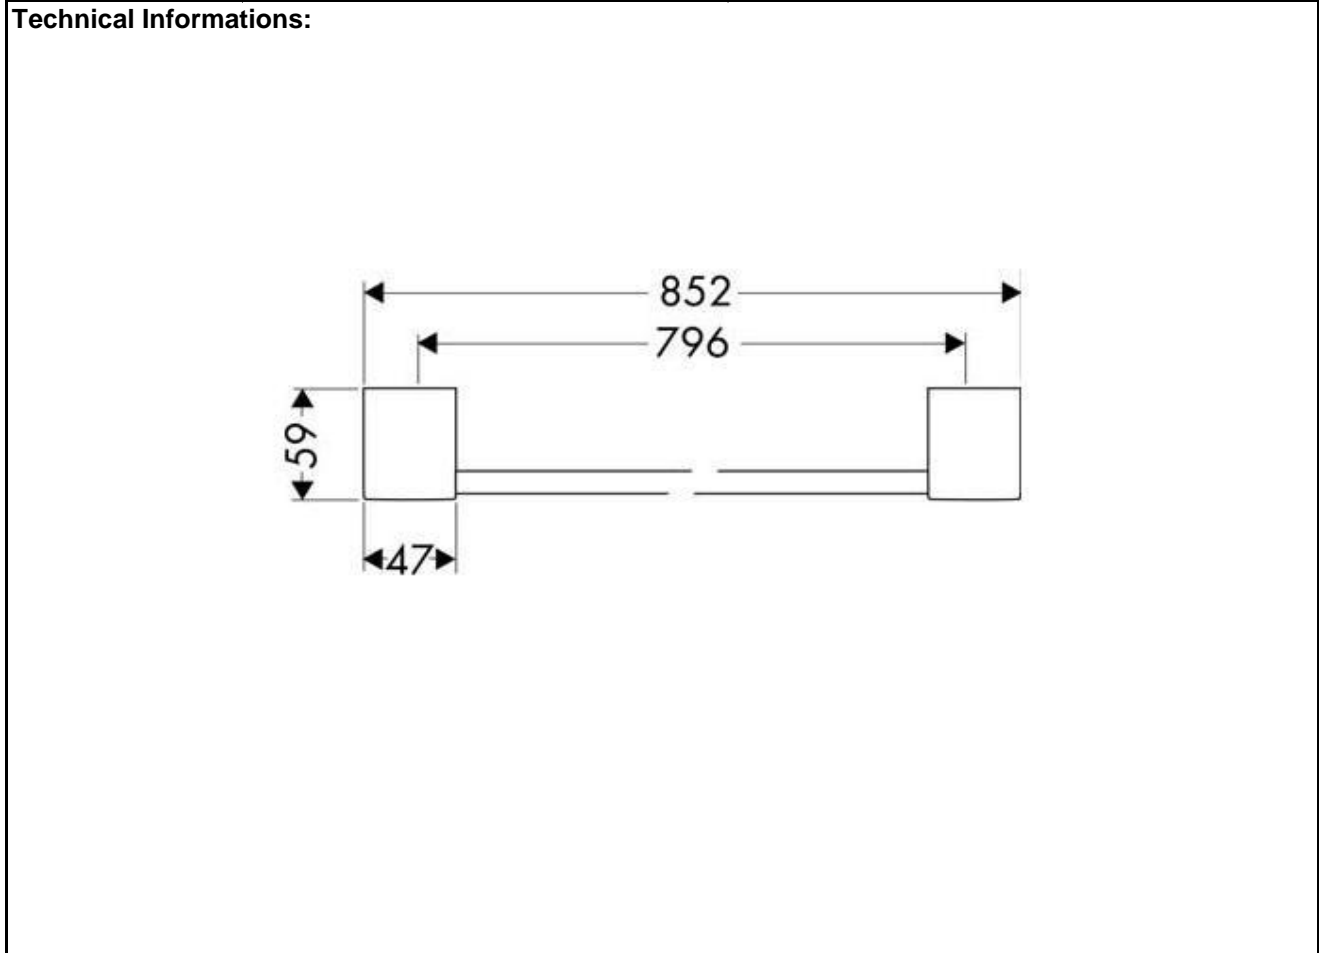

**SPECIFICATION SHEET - bathroom accessories**

|                                 |                 |   |
|---------------------------------|-----------------|---|
| <b>BRAND:</b>                   | <b>AXOR®</b>    | <b>Product Photo:</b><br><br> |
| <b>ORIGIN:</b>                  | Germany         |   |
| <b>SERIES:</b>                  | <b>Steel 2</b>  |   |
| <b>PRODUCT DESCRIPTION:</b>     | Towel bar 800mm |   |
| <b>MODEL No.</b>                | 41880.800       |   |
| <b>FINISH/COLOUR:</b>           | Stainless Steel |   |
| <b>DIMENSIONS:</b>              | 852mm length    |   |
| <b>OPTIONAL MATCHING PARTS:</b> |                 |   |