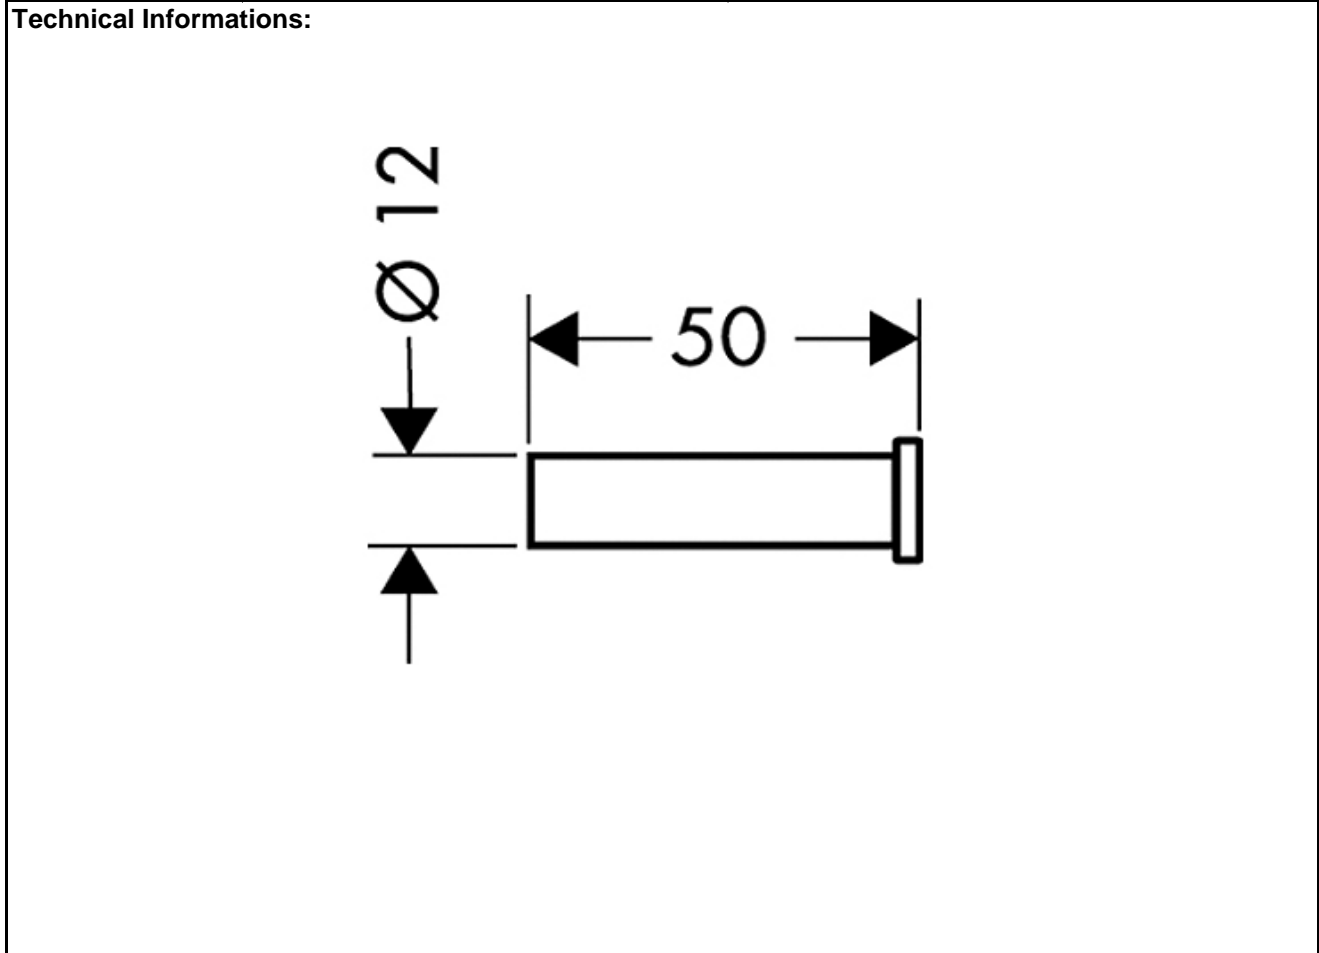

SPECIFICATION SHEET - bathroom accessories

BRAND:	AXOR®	Product Photo: 
ORIGIN:	Germany	
SERIES:	Steel 2	
PRODUCT DESCRIPTION:	Robe hook	
MODEL No.	41839.800	
FINISH/COLOUR:	Stainless Steel	
DIMENSIONS:	50mm length	
OPTIONAL MATCHING PARTS:		