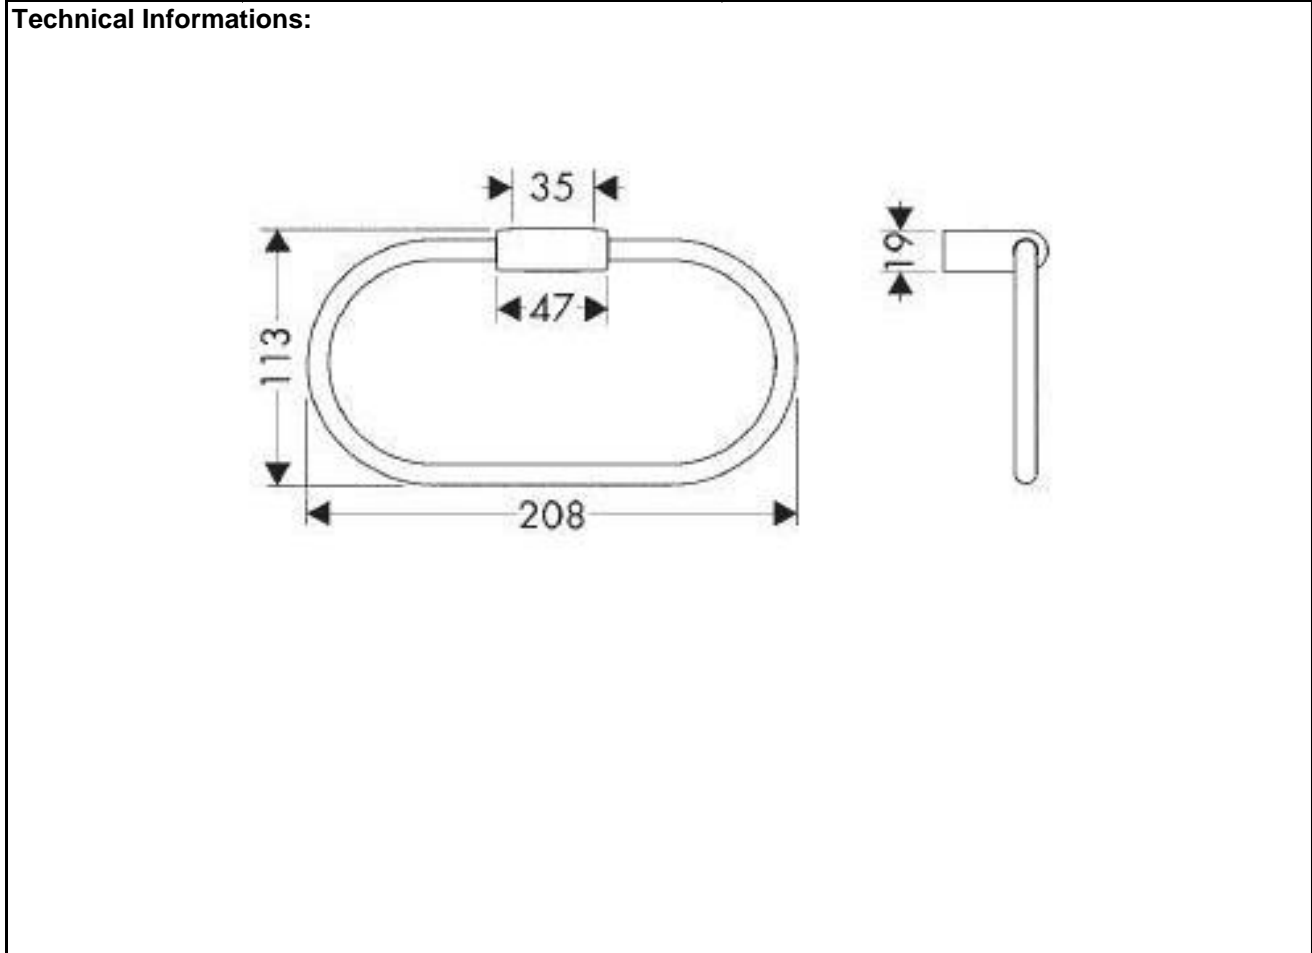

SPECIFICATION SHEET - bathroom accessories

BRAND:	AXOR®	Product Photo: 
ORIGIN:	Germany	
SERIES:	Steel 2	
PRODUCT DESCRIPTION:	Towel ring	
MODEL No.	41821.800	
FINISH/COLOUR:	Stainless steel	
DIMENSIONS:		
OPTIONAL MATCHING PARTS:		