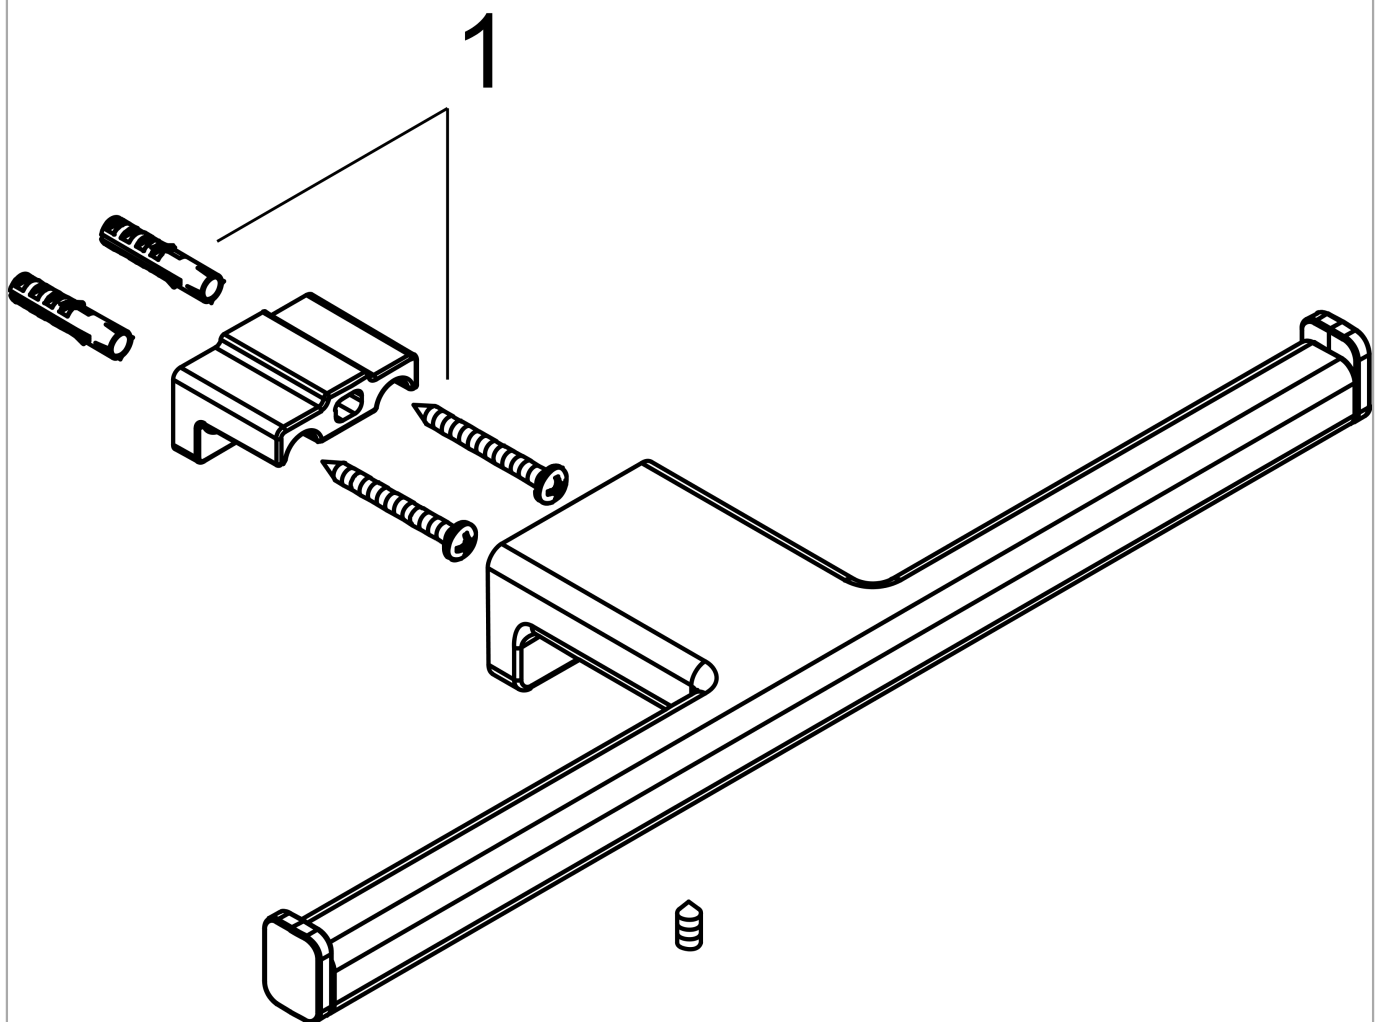

**AddStoris**

**Toilet paper holder double**

Surfaces: **Chrome** Article Number: **41748007**

**Description**

**product features**

- wall-mounted
- material: metal
- with mounting material
- concealed fastening
- drilling distance: 26 mm
- diameter drill hole: 6 mm
- for 2 paper rolls

**Design awards**

reddot winner 2021

**Product image**

**Scale drawing**

AddStoris

Toilet paper holder double

Surfaces: **Chrome** Article Number: **41748007**

Exploded Drawing

Year of production: >04/21

**AddStoris**

**Toilet paper holder double**

Surfaces: **Chrome** Article Number: **41748007**

**Spare part list**

Year of production: >04/21

| <b>Pos.</b> | <b>Description</b> | <b>Article Number</b> | <b>Price</b> | <b>PU</b> |
|-------------|--------------------|-----------------------|--------------|-----------|
| 1           | mounting set       | 40915000              | -            | 1         |