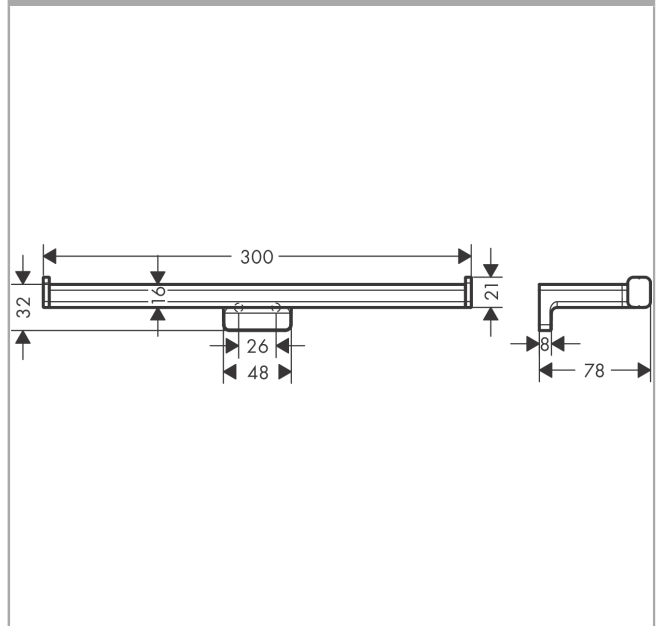

**AddStoris**

**Toilet paper holder double**

Surfaces: **Chrome** Article Number: **41748007**

**Description**

**product features**

- wall-mounted
- material: metal
- with mounting material
- concealed fastening
- drilling distance: 26 mm
- diameter drill hole: 6 mm
- for 2 paper rolls

**Design awards**

reddot winner 2021

**Product image**

**Scale drawing**

AddStoris

Toilet paper holder double

Surfaces: **Chrome** Article Number: **41748007**

Exploded Drawing

Year of production: >04/21

**AddStoris**

**Toilet paper holder double**

Surfaces: **Chrome** Article Number: **41748007**

**Spare part list**

Year of production: >04/21

| <b>Pos.</b> | <b>Description</b> | <b>Article Number</b> | <b>Price</b> | <b>PU</b> |
|-------------|--------------------|-----------------------|--------------|-----------|
| 1           | mounting set       | 40915000              | -            | 1         |