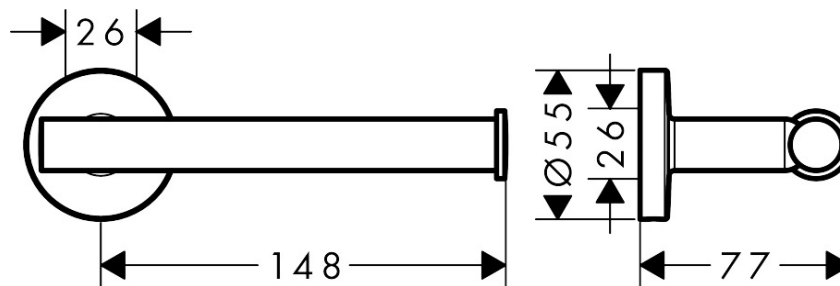

SPECIFICATION SHEET - bathroom accessories

BRAND:	hansgrohe	Product Photo:
ORIGIN:	Germany	
SERIES:	Logis Universal	
PRODUCT DESCRIPTION:	Roll holder	
MODEL No.	41726.007	
FINISH/COLOUR:	Chrome-plated	
DIMENSIONS:	77mm L x 148mm W x Ø55mm H	
OPTIONAL MATCHING PARTS:		

Technical Informations: Suitable for continous flow water heater

REMINDER:	Do not use cleaners containing abrasive cleansers, ammonia, bleach, acids, waxes, alcohol, solvents or other products not recommended for chrome.
	All information is for reference only, installation shall always be based on the actual product delivered.