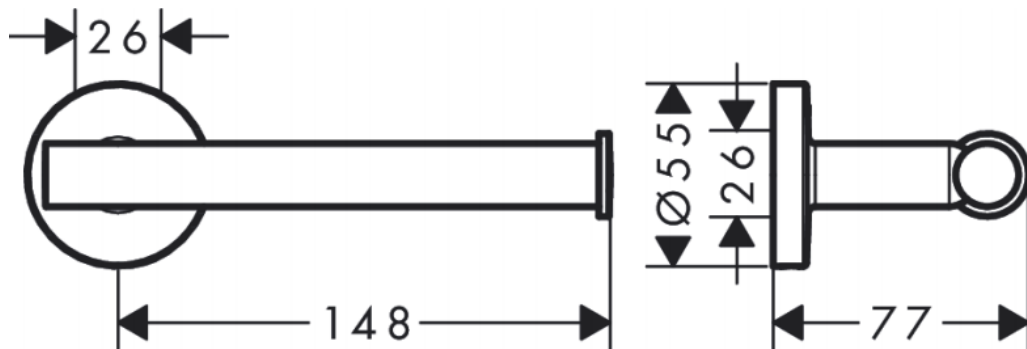

Brand : HANSGROHE, Germany
Name : Logis Universal Roll Holder
Item Code : 41726.007
Designer :
Color / Finish : Chrome
Dimensions :

- Product info:
- Material: Brass
 - Wall mounted

Flushing of pipe must be done before fittings are installed. Failure to do so voids the warranty.