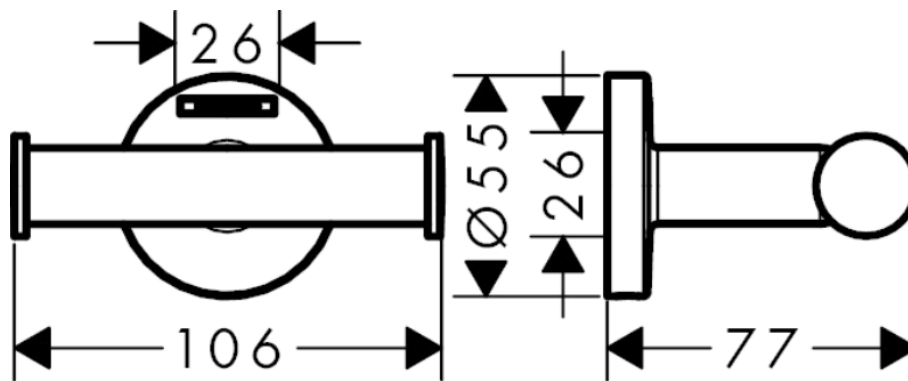

Brand : HANSGROHE, Germany  
Name : Logis Universal Double Hook  
Item Code : 41725.007  
Designer :  
Color / Finish : Chrome  
Dimensions :

Product info:  
• Material: Brass  
• Wall mounted

Flushing of pipe must be done before fittings are installed. Failure to do so voids the warranty.  
Follow cleaning instructions and avoid using any harmful chemicals.  
All information is for reference only. Installation shall always be based on the specs provided with actual delivered items.  
For more info, visit [www.kuysen.com](http://www.kuysen.com)