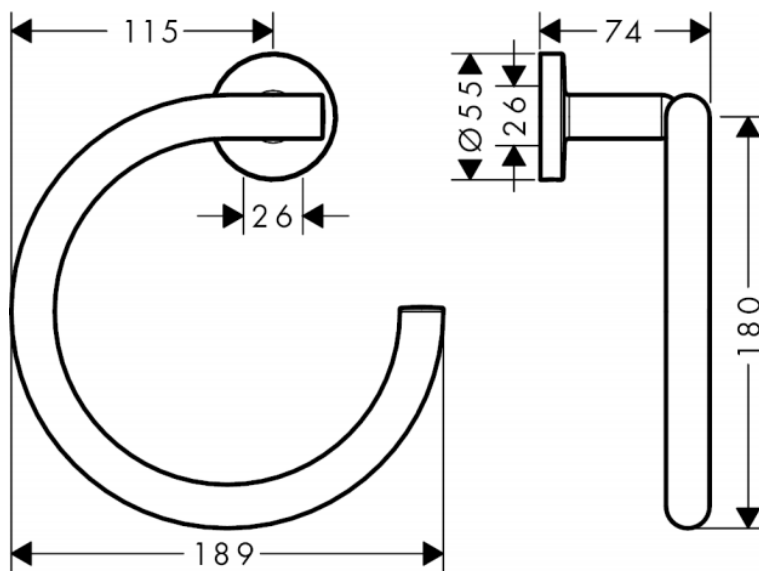

Brand : HANSGROHE, Germany  
Name : Logis Universal Towel Ring  
Item Code : 41724.007  
Designer :  
Color / Finish : Chrome  
Dimensions :

- Product info:
- Material: Brass
  - Wall mounted

Flushing of pipe must be done before fittings are installed. Failure to do so voids the warranty.