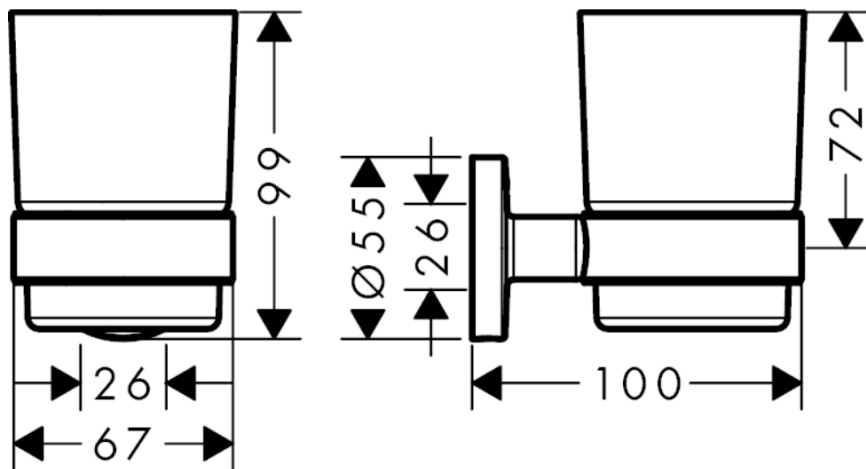

Brand : HANSGROHE, Germany
Name : Logis Universal Toothbrush Holder
Item Code : 41718.007
Designer :
Color / Finish : Chrome
Dimensions :

Product info:

- Material: Brass, Glass
- Wall mounted

Flushing of pipe must be done before fittings are installed. Failure to do so voids the warranty.