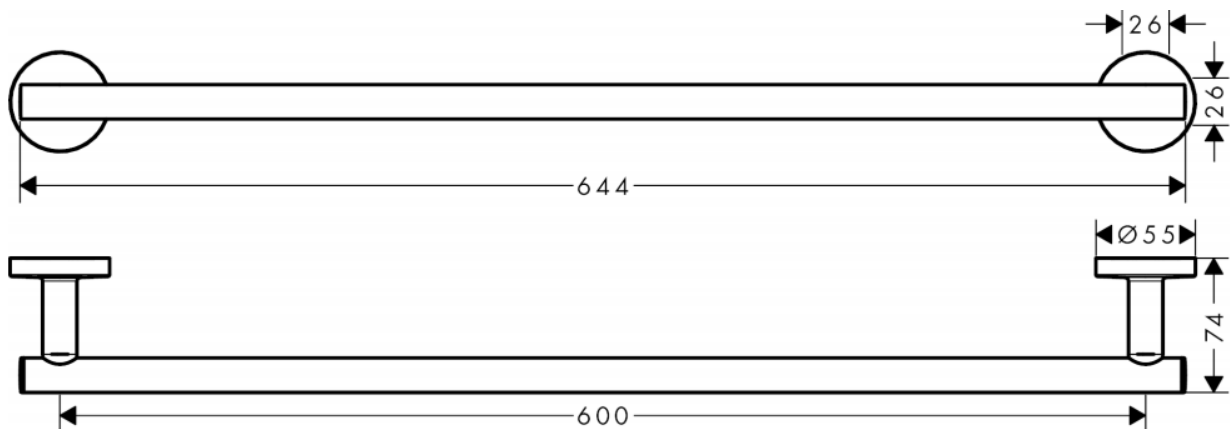

Brand : HANSGROHE, Germany
Name : Logis Universal Towel Bar
Item Code : 41716.007
Designer :
Color / Finish : Chrome
Dimensions :

- Product info:
- Material: Brass
 - Wall mounted
 - Length 644mm
 - Drilling distance 600mm