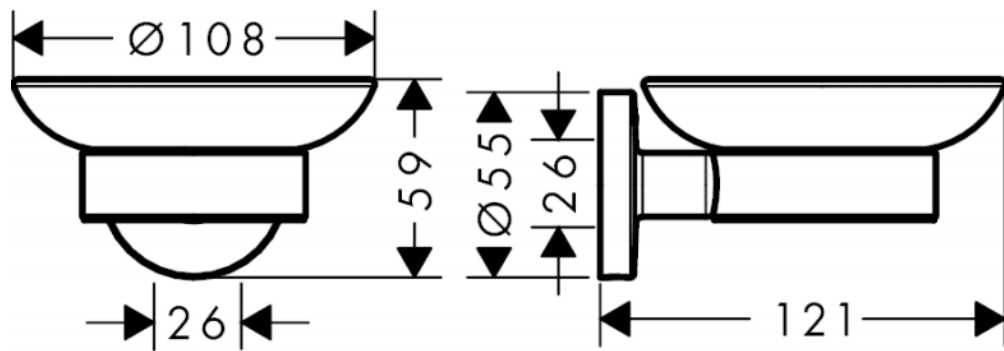

Brand : HANSGROHE, Germany  
Name : Logis Universal Soap Holder  
Item Code : 41715.007  
Designer :  
Color / Finish : Chrome  
Dimensions :

- Product info:
- Material: Brass, Glass
  - Wall mounted
  - Filling capacity 200ml
  - Dosage 2ML