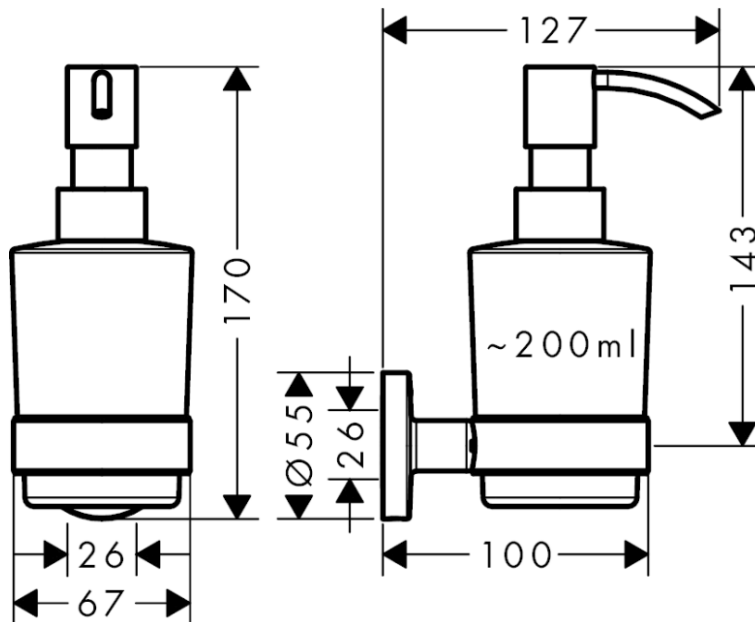

Brand : HANSGROHE, Germany
 Name : Logis Universal Liquid Soap Dispenser
 Item Code : 41714.007
 Designer :
 Color / Finish : Chrome
 Dimensions :

Product info:

- Material: Brass, Glass
- Wall mounted

Flushing of pipe must be done before fittings are installed. Failure to do so voids the warranty.