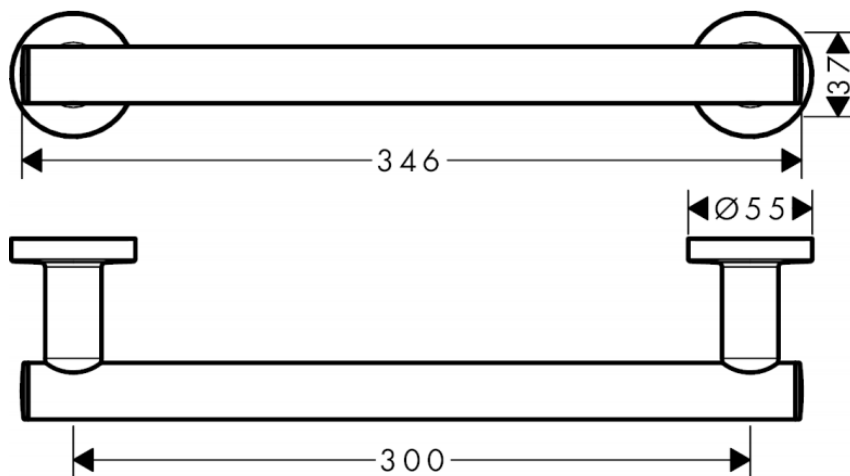

Brand : HANSGROHE, Germany
Name : Logis Universal Grab Bar
Item Code : 41713.007
Designer :
Color / Finish : Chrome
Dimensions :

Product info:

- Material: Brass
- Wall mounted
- Drilling distance: 300mm
- TÜV Certified