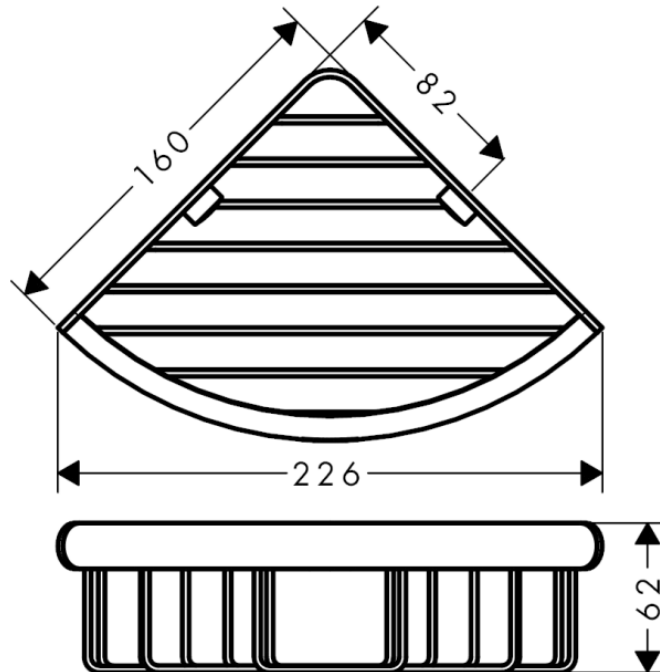

Brand : HANSGROHE, Germany  
Name : Logis Universal Corner Basket  
Item Code : 41710.007  
Designer :  
Color / Finish : Chrome  
Dimensions : 226 x 160 x 82mm

- Product info:
- Material: Brass
  - Wall mounted