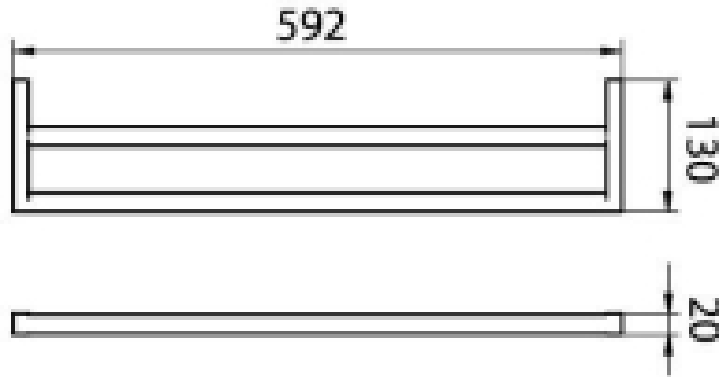

SPECIFICATION SHEET - bathroom accessories

BRAND:	HACEKA	Product Photo:
ORIGIN:	Netherlands	
SERIES:	VIERO	
PRODUCT DESCRIPTION:	Double towel bar 60cm	
MODEL No.	415429	
FINISH/COLOUR:	Chrome	
DIMENSIONS:	130mm x 592mm x 20mm	
OPTIONAL MATCHING PARTS:		

Technical Informations:

REMINDER:	Do not use cleaners containing abrasive cleansers, ammonia, bleach, acids, waxes, alcohol, solvents or other products not recommended for chrome.
	All information is for reference only, installation shall always be based on the actual product delivered.