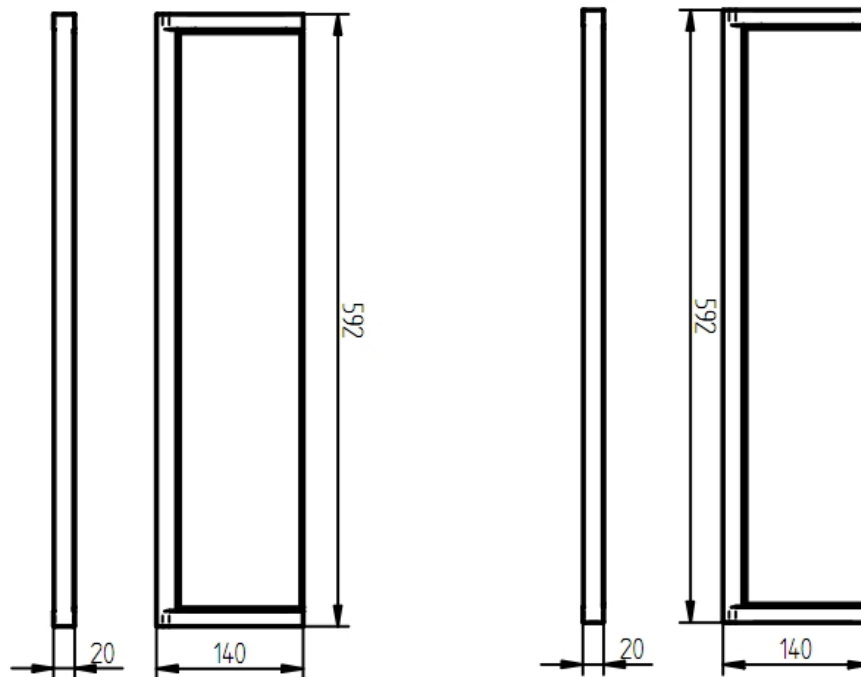

SPECIFICATION SHEET - bathroom accessories

BRAND:	HACEKA	Product Photo:
ORIGIN:	Netherlands	
SERIES:	VIERO	
PRODUCT DESCRIPTION:	Glass shelf 60cm	
MODEL No.	415401	
FINISH/COLOUR:	Chrome	
DIMENSIONS:	592mm x 140mm x 20mm	
OPTIONAL MATCHING PARTS:		

Technical Informations:

REMINDER:	Do not use cleaners containing abrasive cleansers, ammonia, bleach, acids, waxes, alcohol, solvents or other products not recommended for chrome.
	All information is for reference only, installation shall always be based on the actual product delivered.