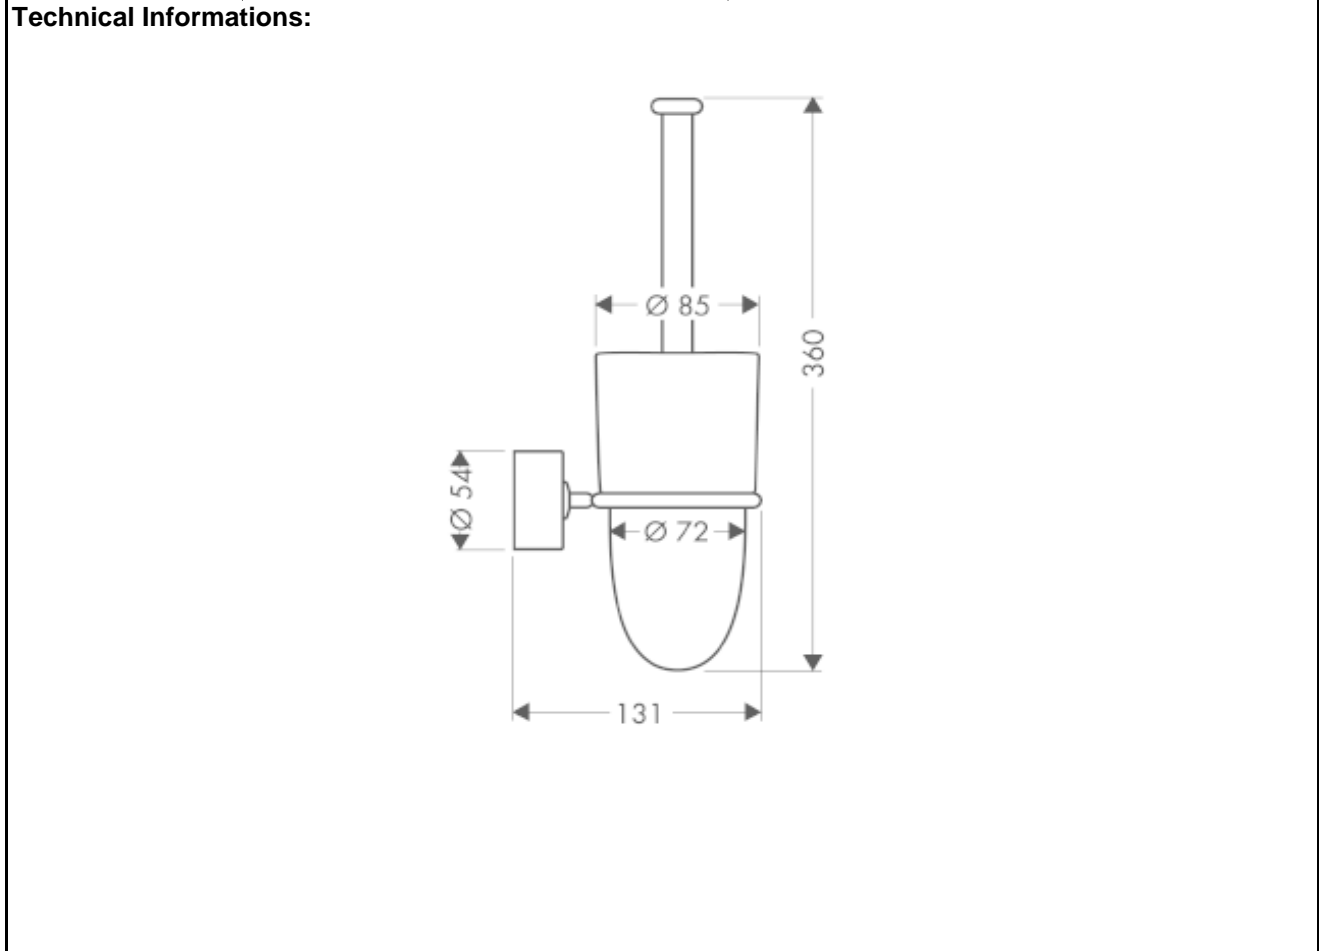

SPECIFICATION SHEET - bathroom accessories

BRAND:	AXOR®	Product Photo: 
ORIGIN:	Germany	
SERIES:	Uno Accessories	
PRODUCT DESCRIPTION:	W.C. brush with holder wall mount	
MODEL No.	41535.000	
FINISH/COLOUR:	Chrome-plated	
DIMENSIONS:	360mm height	
OPTIONAL MATCHING PARTS:		