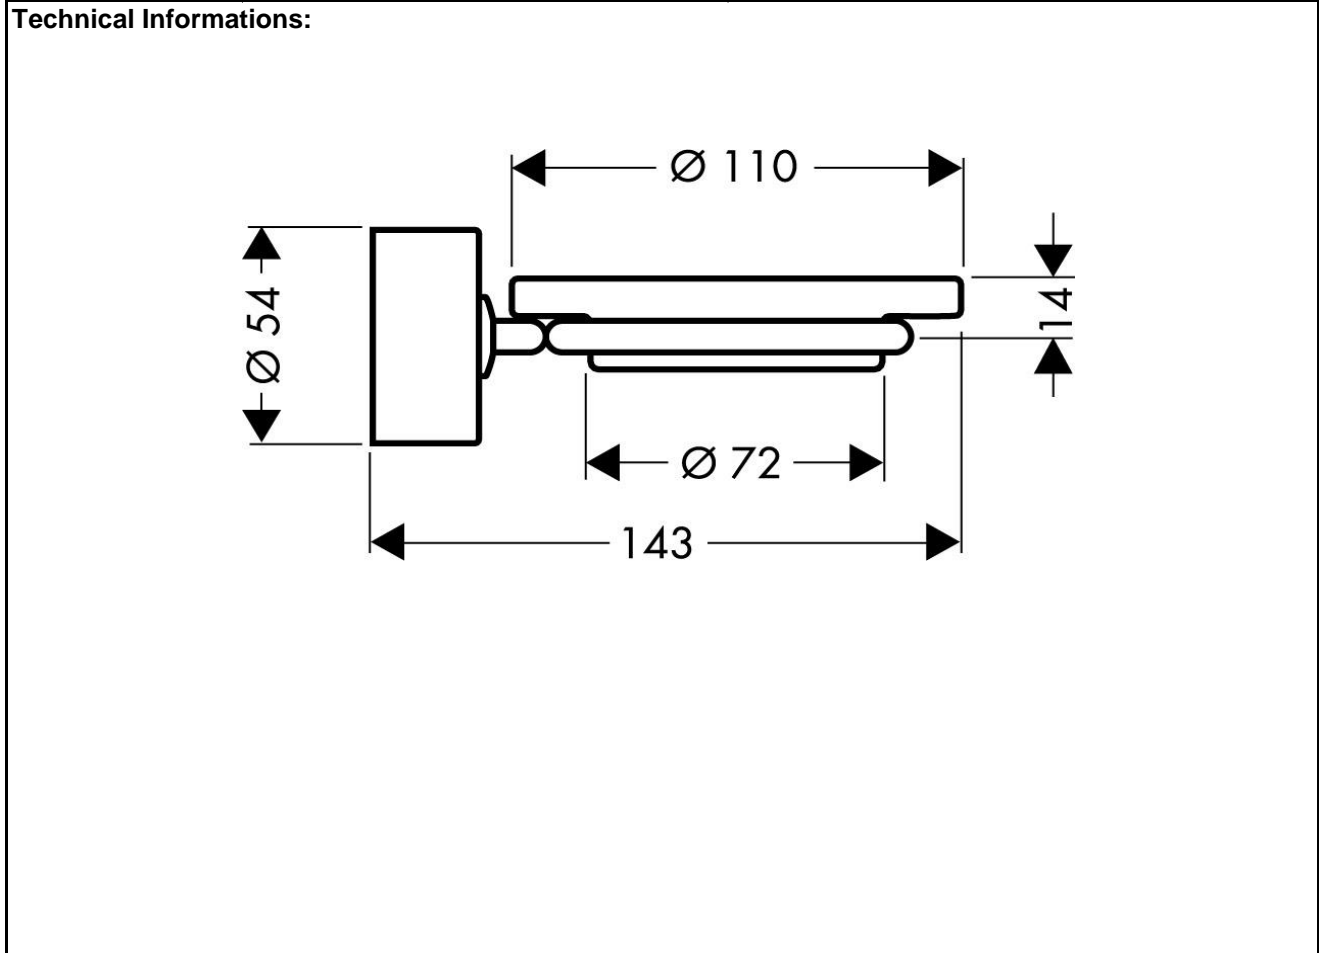

SPECIFICATION SHEET - bathroom accessories

BRAND:	AXOR®	Product Photo: 
ORIGIN:	Germany	
SERIES:	Uno Accessories	
PRODUCT DESCRIPTION:	Soap holder	
MODEL No.	41533.000	
FINISH/COLOUR:	Chrome-plated	
DIMENSIONS:	143mm length	
OPTIONAL MATCHING PARTS:		