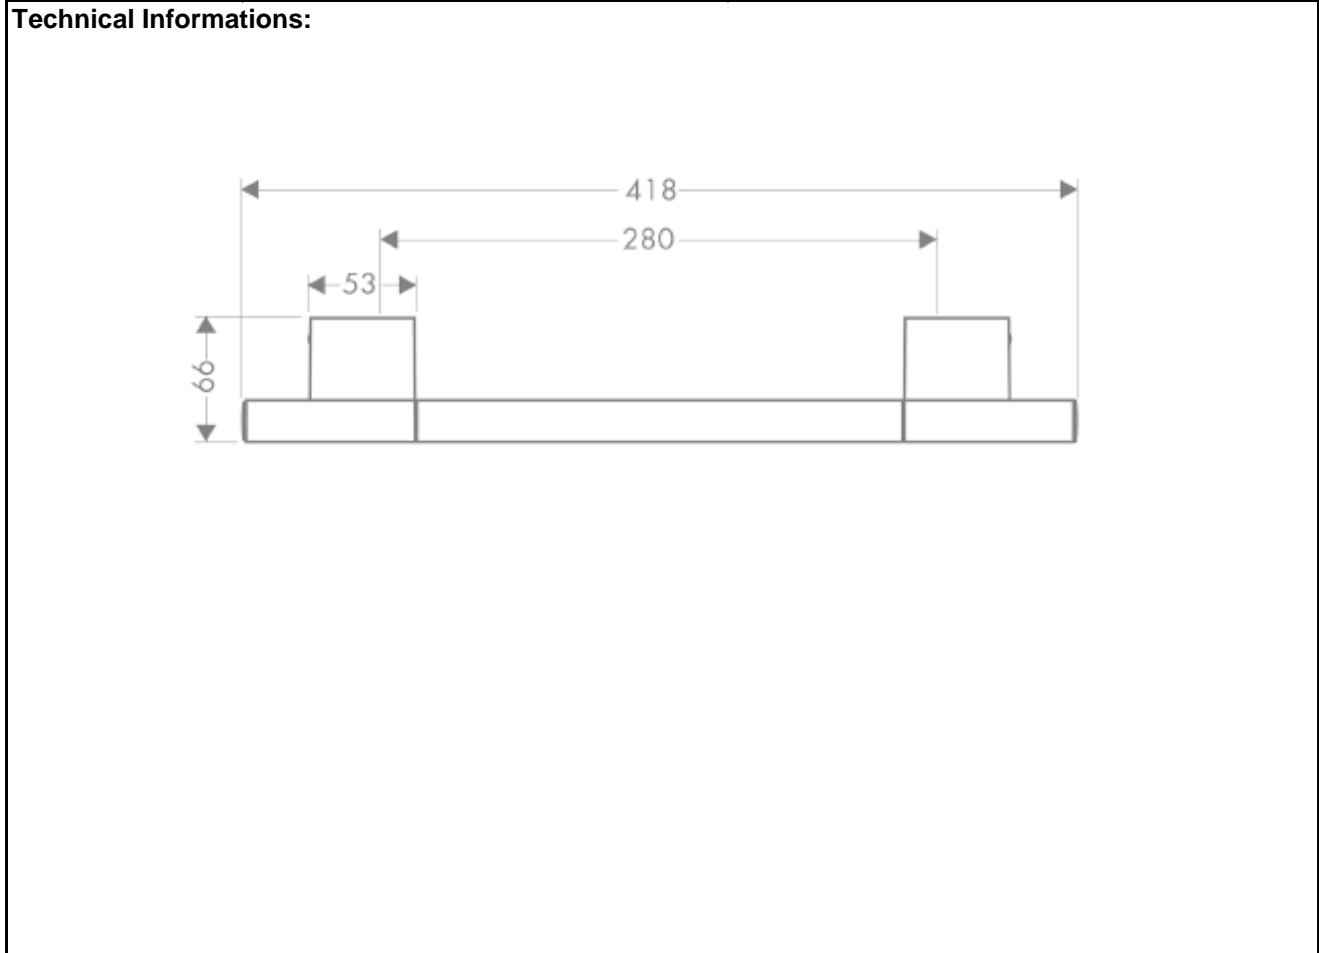

SPECIFICATION SHEET - bathroom accessories

BRAND:	AXOR®	Product Photo: 
ORIGIN:	Germany	
SERIES:	Uno Accessories	
PRODUCT DESCRIPTION:	Grab bar	
MODEL No.	41530.000	
FINISH/COLOUR:	Chrome-plated	
DIMENSIONS:	418mm L	
OPTIONAL MATCHING PARTS:		