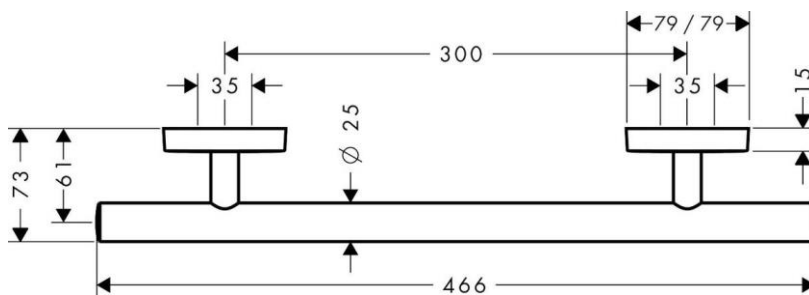

Brand : HANSGROHE, Germany  
 Name : PURA VIDA grab rail  
 Item Code : 41513.000  
 Designer : Phoenix Design  
 Color / Finish : Chrome  
 Dimensions : Overall (LxWxH in cm)

Product info:

- drilling distance 300 mm
- material: brass
- wall-mounted
- material holder: metal
- length 466 mm
- TÜV certified