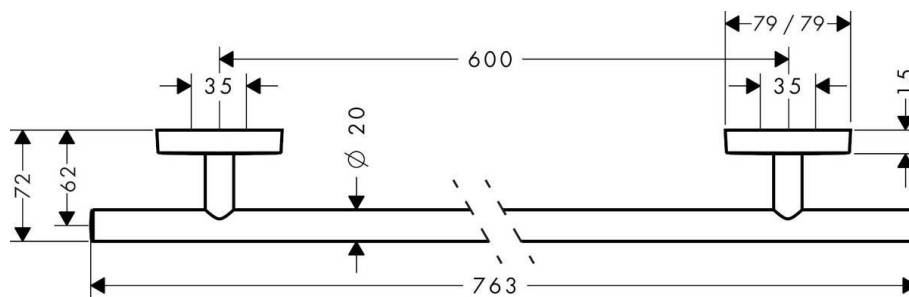

Brand : HANSGROHE, Germany
 Name : PURA VIDA bath towel rail
 Item Code : 41506.000
 Designer : Phoenix Design
 Color / Finish : Chrome
 Dimensions : Overall (LxWxH in cm)

Product info:

- drilling distance 600 mm
- material: brass
- wall-mounted
- material holder: metal
- length 763 mm