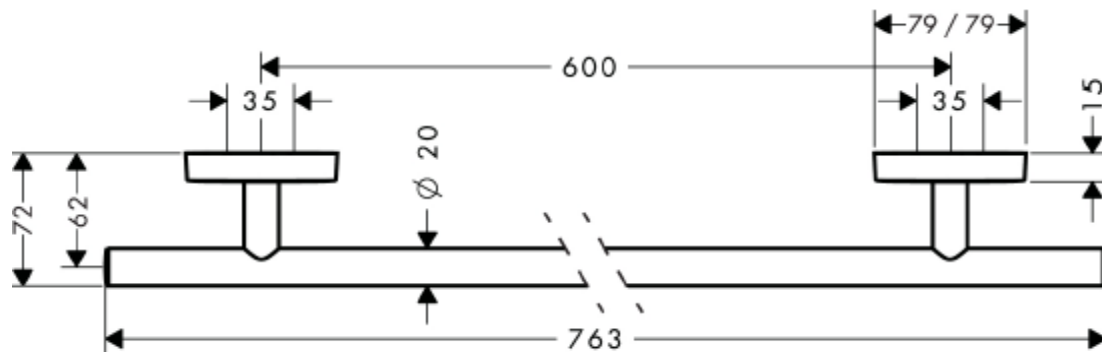

SPECIFICATION SHEET - fittings

BRAND:	hansgrohe	Product Photo:
ORIGIN:	Germany	
SERIES:	PuraVida	
PRODUCT DESCRIPTION:	Towel bar 600mm	
MODEL No.	41506 000	
FINISH/COLOUR:	Chrome-plated	
DIMENSIONS:	763mm length	
OPTIONAL MATCHING PARTS:		

Technical Informations:

REMINDER:	Do not use cleaners containing abrasive cleansers, ammonia, bleach, acids, waxes, alcohol, solvents or other products not recommended for chrome.
	All information is for reference only, installation shall always be based on the actual product delivered.