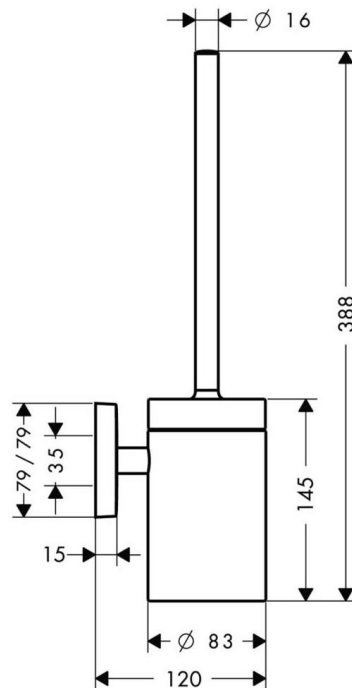

Flushing of pipe must be done before fittings are installed. Failure to do so voids the warranty.

Follow cleaning instructions and avoid using any harmful chemicals.

All information is for reference only. Installation shall always be based on the specs provided with actual delivered items.

For more info, visit www.kuysen.com