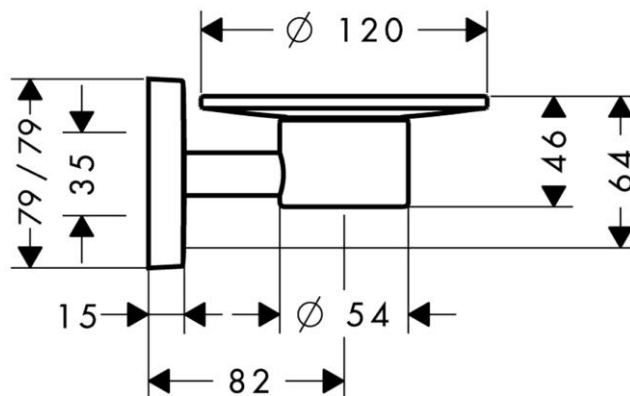

Flushing of pipe must be done before fittings are installed. Failure to do so voids the warranty.

Follow cleaning instructions and avoid using any harmful chemicals.

All information is for reference only. Installation shall always be based on the specs provided with actual delivered items.

For more info, visit www.kuysen.com