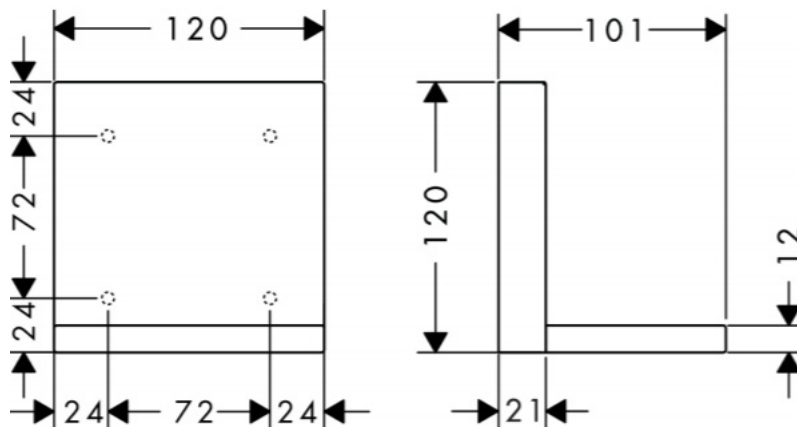

Brand : Axor, Germany
 Name : ShowerSolutions Shelf 120/120
 Item Code : 40872.000
 Designer : Philippe Starck
 Color / Finish : Chrome
 Dimensions :

Product info:

- material: metal
- when positioning the shelf between water conducting parts (# 10755XXX, # 10751XXX, # 10942XXX, #10972XXX, #10651XXX, # 28491XXX) in joined installation (10 mm distance), it is recommended to use basic set no.40877180
- suitable for installation with or without basic set no.40877180
- for use with either vertical or horizontal installation of the basic set