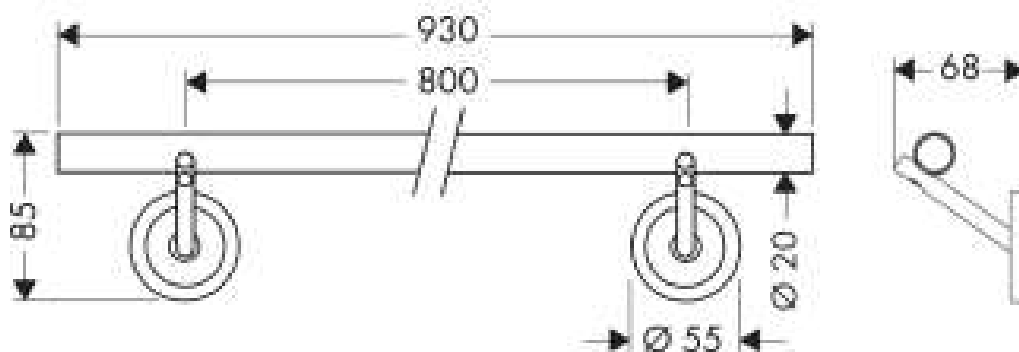

Brand : Axor, Germany
Name : Starck Bath Towel Rail
Item Code : 40808.000
Designer : Philippe Starck
Color / Finish : Chrome
Dimensions :

Product info:

- material: metal
- length 930 mm
- drilling distance 800 mm
- wall-mounted