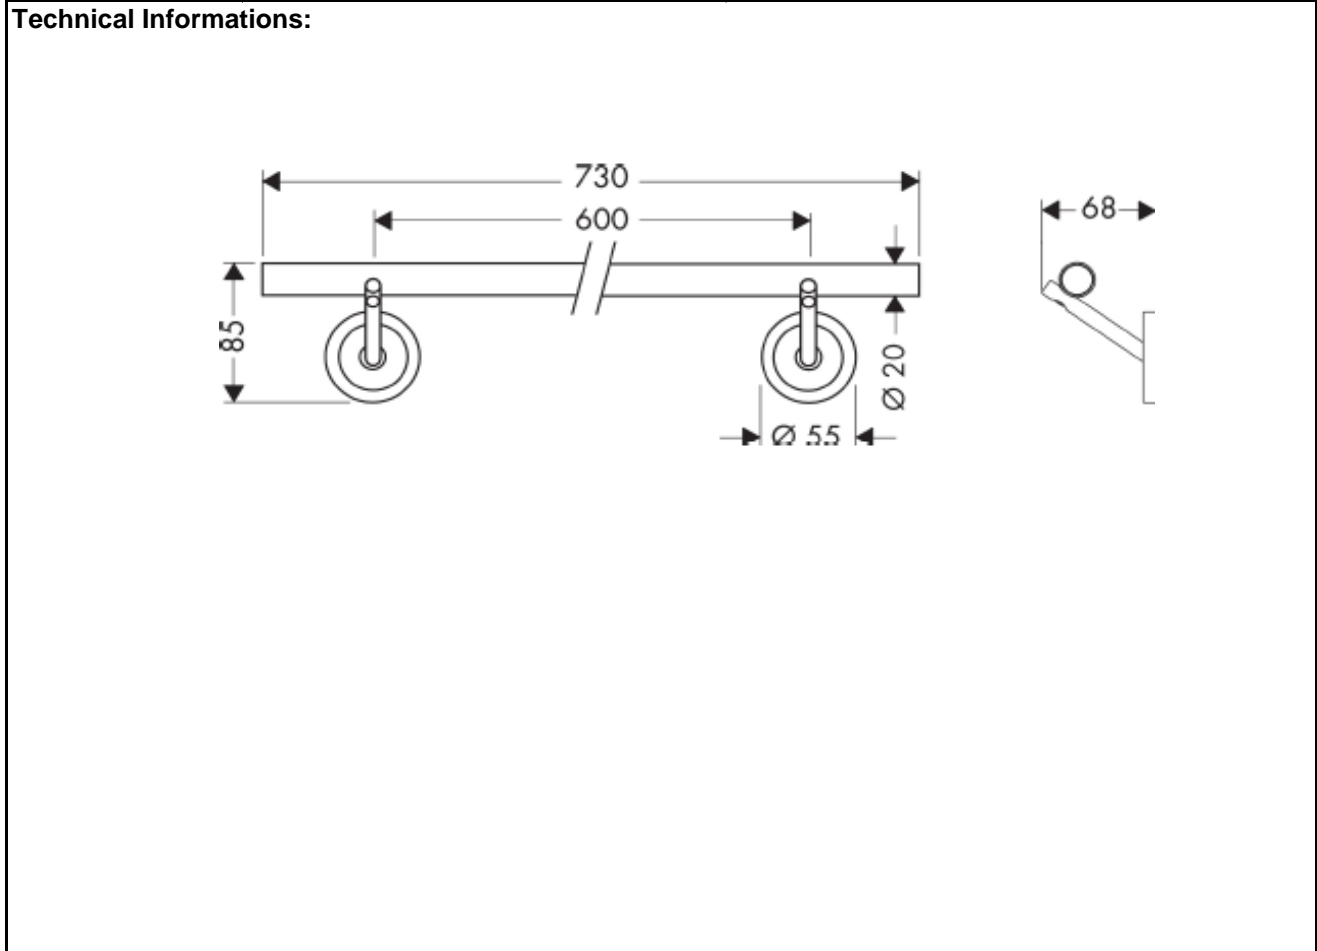

SPECIFICATION SHEET - bathroom accessories

| | | |
|---------------------------------|------------------------|---|
| BRAND: | AXOR® | Product Photo:  |
| ORIGIN: | Germany | |
| SERIES: | PHILIPPE STARCK | |
| PRODUCT DESCRIPTION: | Towel bar 600mm | |
| MODEL No. | 40806.000 | |
| FINISH/COLOUR: | Chrome-plated | |
| DIMENSIONS: | 730mm x 68mm x 85mm | |
| OPTIONAL MATCHING PARTS: | | |