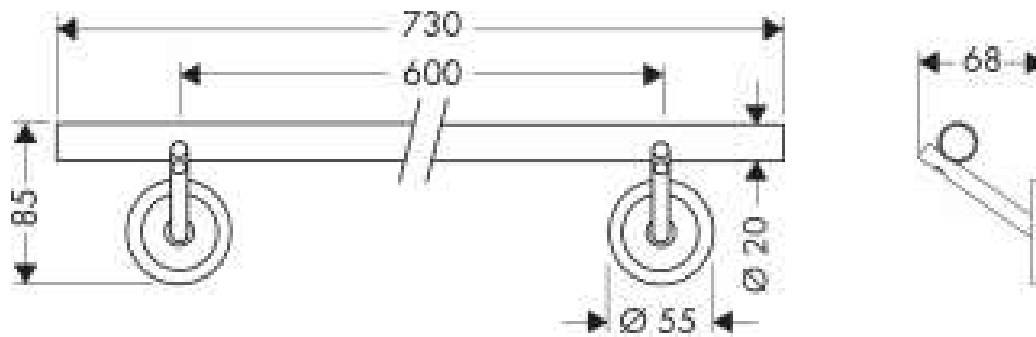

Brand : Axor, Germany  
Name : Starck Bath Towel Rail  
Item Code : 40806.000  
Designer : Philippe Starck  
Color / Finish : Chrome  
Dimensions :

Product info:

- material: metal
- length 730 mm
- drilling distance 600 mm
- wall-mounted