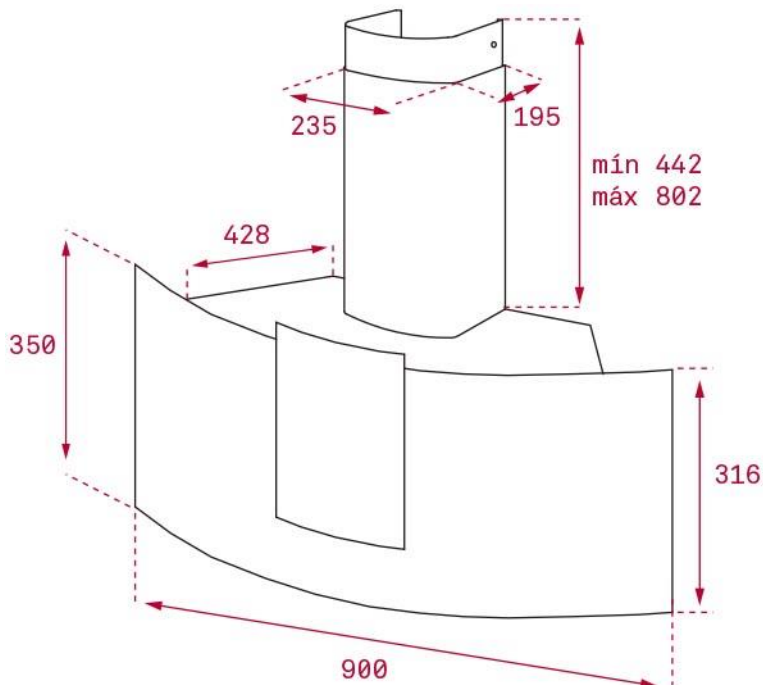

Brand : TEKA, Spain  
 Name : DECORATIVE HOOD / Vertical  
 Decorative Hood DU.985 CRISTAL

Item Code : 4048.2610  
 Color/Finish: Stainless Steel  
 Dimensions : Overall (LxWxH in cm)  
 90 x 42.8 x 35 cm

Product info:

- Touch control white display
- EcoPower motor
- Energy Class A
- 3 speeds + 1 intensive, 4 LED lamps
- exhaust capacities:
  - free outlet 920 m<sup>3</sup>/h
  - maximum 631 m<sup>3</sup>/h
  - minimum 315 m<sup>3</sup>/h<sup>2</sup>
- Wattage: 292 W
- Voltage: 220V / 50 Hz
- Phase: single+grounding