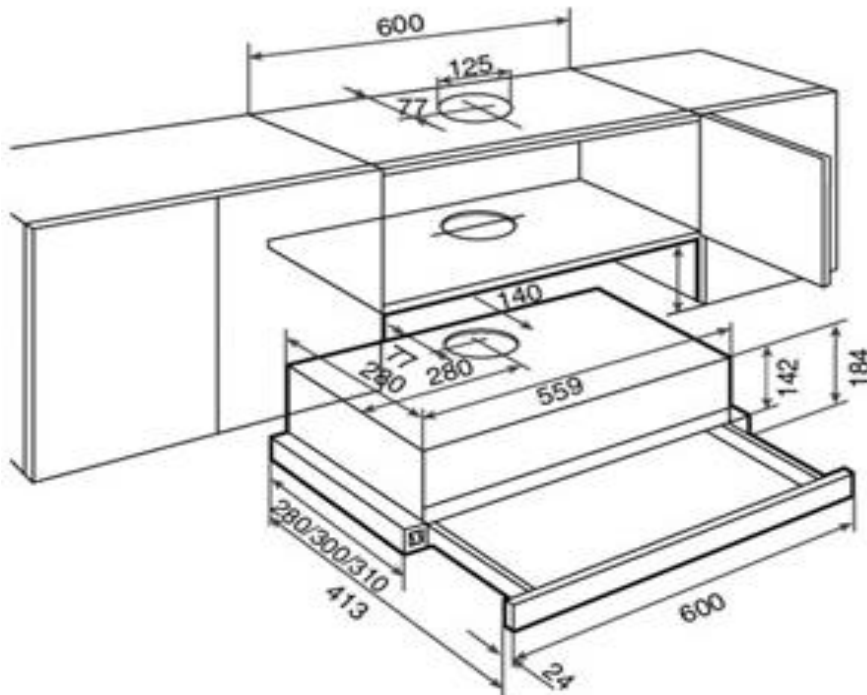

Brand : TEKA, Spain  
 Name : HOODS / Compact Hood TL1-62  
 Item Code : 4047.4235  
 Color/Finish: Inox Steel  
 Dimensions : Overall (LxWxH in cm)  
 60 x 41.3 x 18.4cm

Product info:

- With Pull-out compact hood
- Inswing control panel
- Fingerprint proof stainless steel front
- Double turbine motor
- Incandescent lamps & metallic filters
- 2 speeds with cap 249~303 m<sup>3</sup>/h
- Free outlet : 540 m<sup>3</sup>/h
- Recommended for kitchens up to 17 m<sup>2</sup>
- Wattage: 260 W
- Voltage: 220V / 50 Hz
- Phase: single+grounding