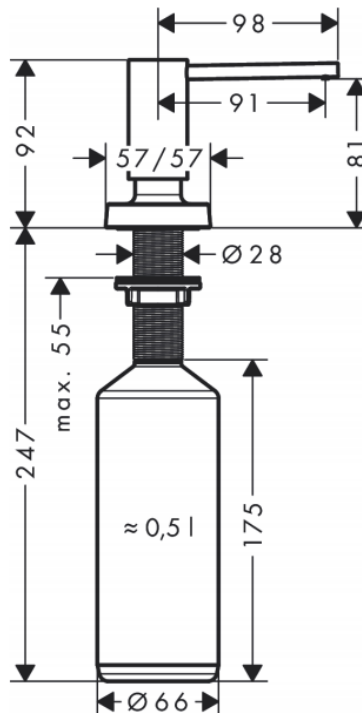

**K U Y S E N**  
ENTERPRISES, INC.

**hansgrohe**

Brand : HANSGROHE, Germany  
Name : A71 Soap dispenser  
Item Code : 40468.670

Designer :

Color / Finish: Matt Black  
Dimensions : Overall (LxWxH in cm)

**Product info:**

- suitable for matched design to selected kitchen mixers
- projection 91 mm
- material: durable metal construction
- non-corroding outlet pipe
- filling capacity 500 ml
- dosage 2 ml
- easy to fill up from the top
- for installation in worktops up to 55 mm
- easy and save installation without tools needed
- mounting hole with 28 - 35 mm diameter needed