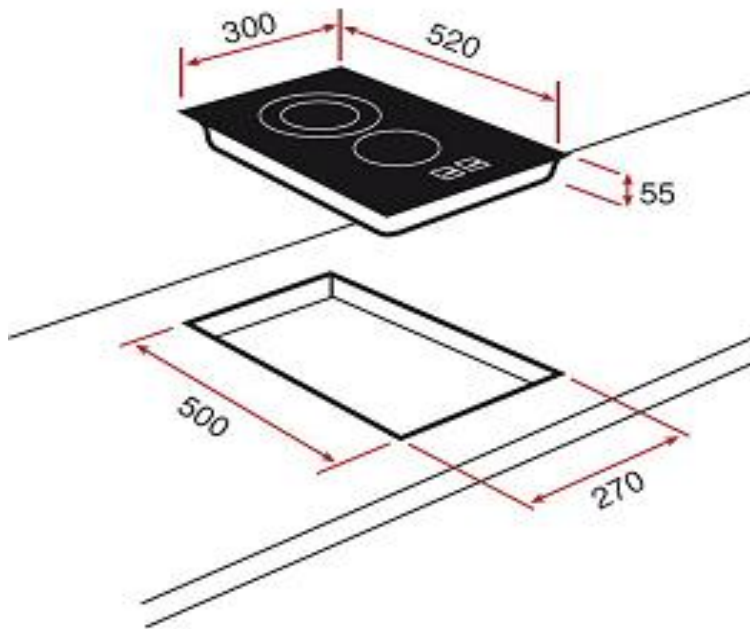

Brand : TEKA, Spain  
 Name : GAS HOB ON GLASS / Built-in gas hob on glass VT.2.2G.AI.AL

Item Code : 4022.8040  
 Color/Finish: Bevelled Ceramic Glass  
 Dimensions : Overall (LxWxH in cm)  
 30 x 52 x 5.5cm

Product info:

- Cast iron grid
- Stainless steel frame
- Metal frontal knobs
- Auto-ignition & Auto-lock safety device
- 2 cooking zones:
  - 1 fast burner (2.5 kW)
  - 1 auxiliary burner (1 kW)
- Gas Typology: LPG
- Voltage: 220V / 50~60 Hz
- Wattage: 0.6 watts
- Phase: single+grounding

**ATTENTION: Cut hole must be with round corners in order to avoid cracking on the counter-top.**

Follow cleaning instructions and avoid using any harmful chemicals.

All information is for reference only. Installation shall always be based on the specs provided with actual delivered items.