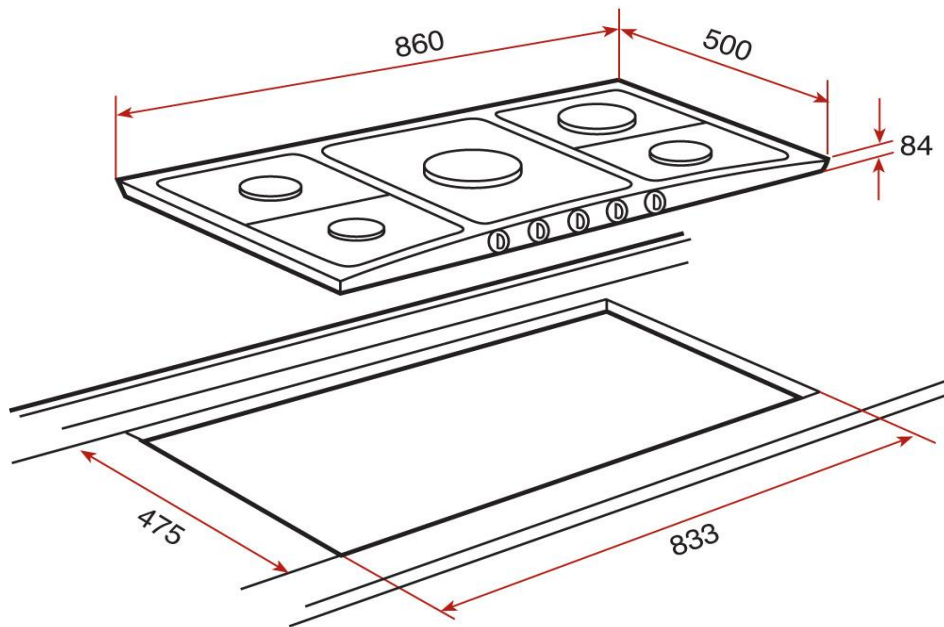

Brand : TEKA, Spain
 Name : GAS HOBS / Built-in gas hob
 EX/90.5G.AI.AL.TR.CI

Item Code : 4022.4302
 Color/Finish: Inox Steel
 Dimensions : Overall (LxWxH in cm)
 86 x 50 x 8.4cm

Product info:

- Grid options: Enamelled or matt finish
- Metal looking frontal knobs
- Auto-ignition and Auto-lock safety device
- 5 cooking zones:
 - 1 triple ring burner (3.1 kw)
 - 1 fast burner (2.8 kW)
 - 2 semi-fast burner (1.75 kW)
 - 1 auxillary burner (1.0 kW)
- Gas typology: LPG
- Voltage: 220V / 50~60 Hz
- Phase: single+grounding

ATTENTION: Cut hole must be with round corners in order to avoid cracking on the counter-top.

Follow cleaning instructions and avoid using any harmful chemicals.

All information is for reference only. Installation shall always be based on the specs provided with actual delivered items.