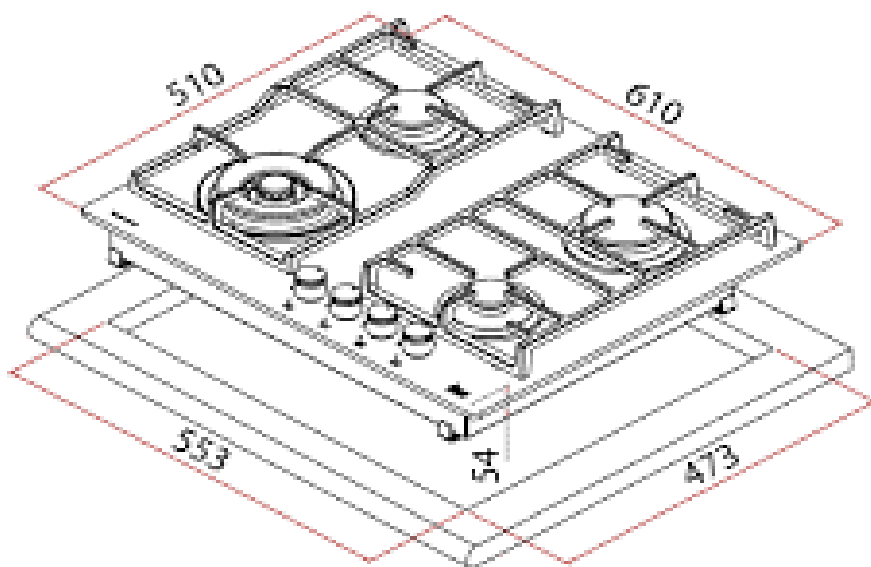

Brand : TEKA, Spain
 Name : GAS ON GLASS / Built-in gas hob on glass CGWLUX.60.4G.AI.AL.TR.CI

Item Code : 4021.6010
 Color/Finish: Frameless Tempered Glass
 Dimensions : Overall (LxWxH in cm)
 61 x 51 x 5.4cm

Product info:

- Triple ring burner
- Glass Top (Tempered) with Cast iron grids
- Auto-ignition
- Auto-lock safety device
- 4 cooking zones:
 - 1 triple ring (4.0 kW)
 - 1 fast burner (2.8 kW)
 - 1 semi-fast burner (1.75 kW)
 - 1 auxiliary burner (1 kW)
- Gas typology: LPG
- Voltage: 220V / 50~60 Hz
- Wattage: 0.6 Watt
- Phase: single+grounding

ATTENTION: Cut hole must be with round corners in order to avoid cracking on the counter-top.

Follow cleaning instructions and avoid using any harmful chemicals.

All information is for reference only. Installation shall always be based on the specs provided with actual delivered items.