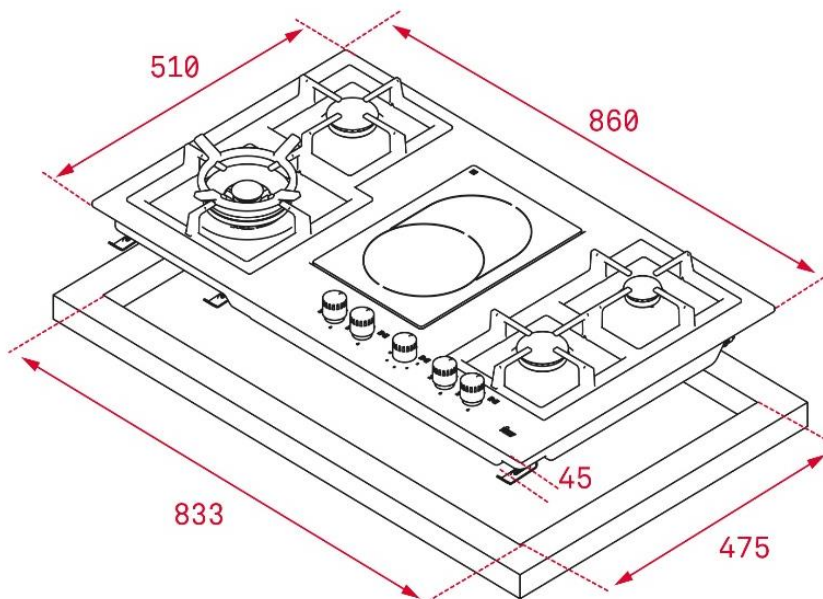

Brand : TEKA, Spain
 Name : VITROCERAMIC / GAS HOBS
 EFX90.4G.1H.AI.AL.DR.E1
 4 Gas + 1 double plate stainless steel
 hob
 Item Code : 4021.4900
 Color/Finish: Inox Steel
 Dimensions : Overall (LxWxH in cm)
 86 x 51 x 4.5cm

Product info:

- Cast iron grids
- Auto-ignition
- Auto-lock safety device
- 5 cooking zones:
 - 1 x 4.0kw double ring
 - 2 x 1.75kw semi fast
 - 1 x 1kw auxiliary
 - 1 x 2.2kw vitroc ceramic double plate
- Voltage: 220V / 50~60 Hz
- Wattage: 0.6 Watt
- Phase: single+grounding

ATTENTION: Cut hole must be with round corners in order to avoid cracking on the counter-top.

Follow cleaning instructions and avoid using any harmful chemicals.

All information is for reference only. Installation shall always be based on the specs provided with actual delivered items.