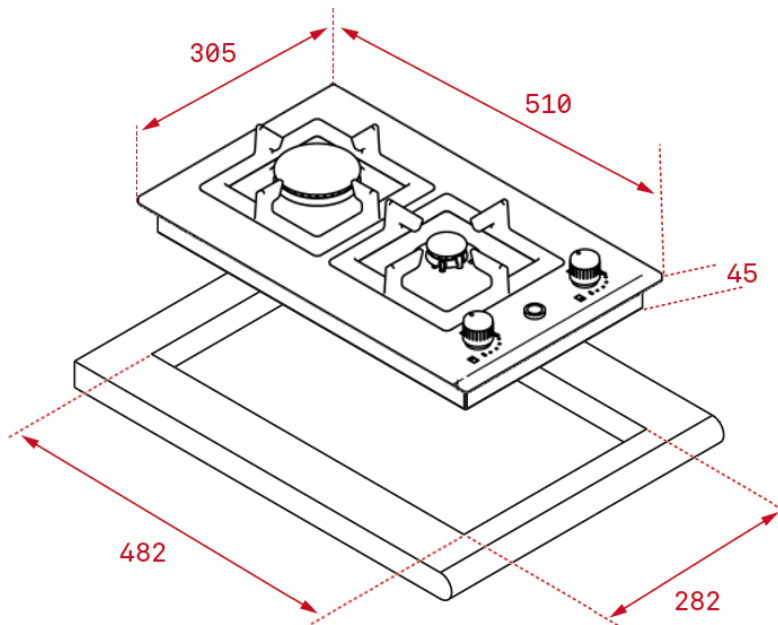

Brand : TEKA, Spain
 Name : Gas Hobs /
 EFX.30.1.2G.AI.AL.2TR
 2 Gas stainless steel hob

Item Code : 4021.4020
 Color/Finish: Stainless Steel
 Dimensions : Overall (LxWxH in cm)
 51 x 30.5 x 4.5cm

Product info:

- Cast Iron Grids
- Auto ignition & auto lock
- 2 cooking zones:
 - 1 x 3.0kw fast
 - 1 x 1.0kw auxiliary
- Voltage: 230V / 50~60 Hz
- Wattage: 1.1 Watt
- Phase: single+grounding

ATTENTION: Cut hole must be with round corners in order to avoid cracking on the counter-top.