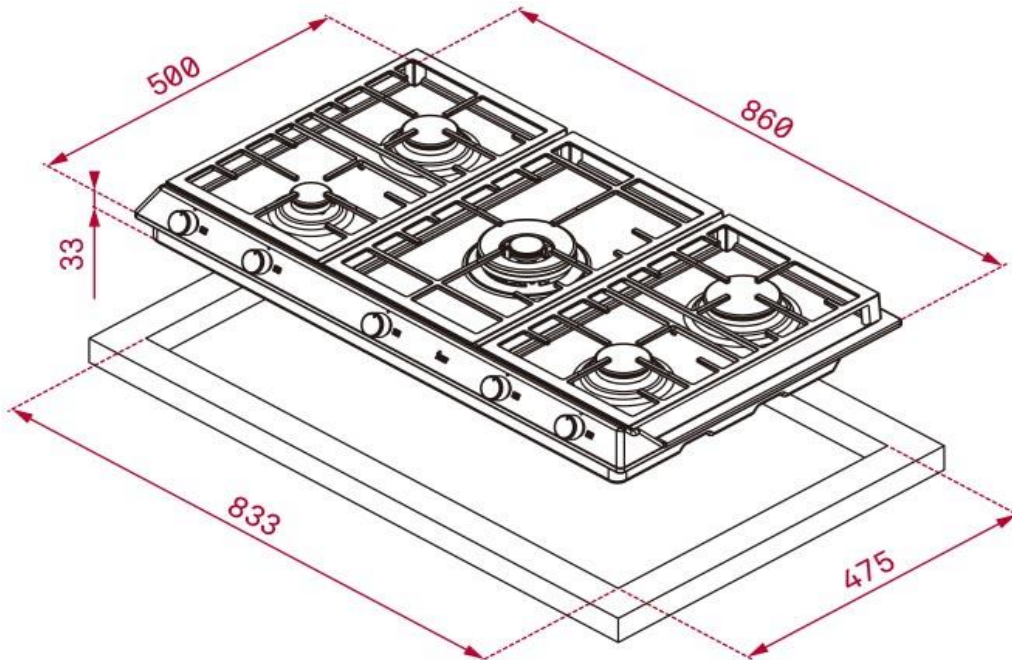

Brand : TEKA, Spain
Name : Gas Hobs/5 gas stainless steel hob / EX90.1.5G.AI.AL.DR.CI.E1
Item Code : 4021.2060
Color/Finish: Stainless Steel
Dimensions : Overall (LxWxH in cm)
86 x 50 x 3.3cm

Product info:

- Cast iron grids
- Metal looking frontal knobs
- Auto-ignition
- Auto-lock safety device
- 5 cooking zones:
 - 1 x 4kw double ring
 - 1 x 2.8kw fast
 - 2 x 1.75kw semi fast
 - 1 x 1kw auxiliary
- Gas typology : LPG

ATTENTION: Cut hole must be with round corners in order to avoid cracking on the counter-top.

Follow cleaning instructions and avoid using any harmful chemicals.

All information is for reference only. Installation shall always be based on the specs provided with actual delivered items.