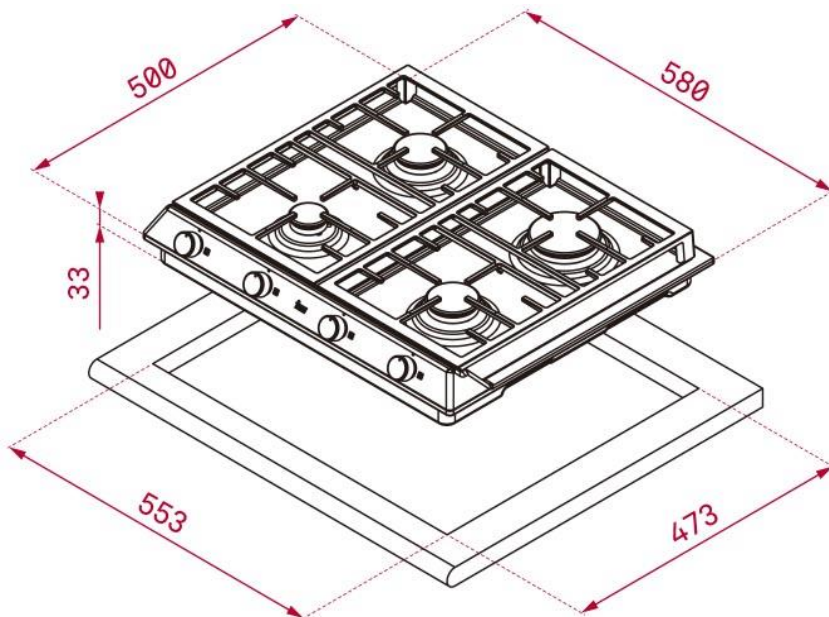

Brand : TEKA, Spain
Name : GAS HOBS / 4 Gas stainless steel hob EX60.1.4G.AI.AL.CI.E1

Item Code : 4021.2001

Color/Finish: Inox Steel
Dimensions : Overall (LxWxH in cm)
50 x 58 x 3.3cm

Product info:

- Cast iron grids
- Metal looking frontal knobs
- Auto-ignition
- Auto-lock safety device
- 4 cooking zones:
 - 1 x 2.8kw fast
 - 2 x 1.75kw semi fast
 - 1 x 1kw auxiliary
- Gas typology : LPG

ATTENTION: Cut hole must be with round corners in order to avoid cracking on the counter-top.

Follow cleaning instructions and avoid using any harmful chemicals.

All information is for reference only. Installation shall always be based on the specs provided with actual delivered items.