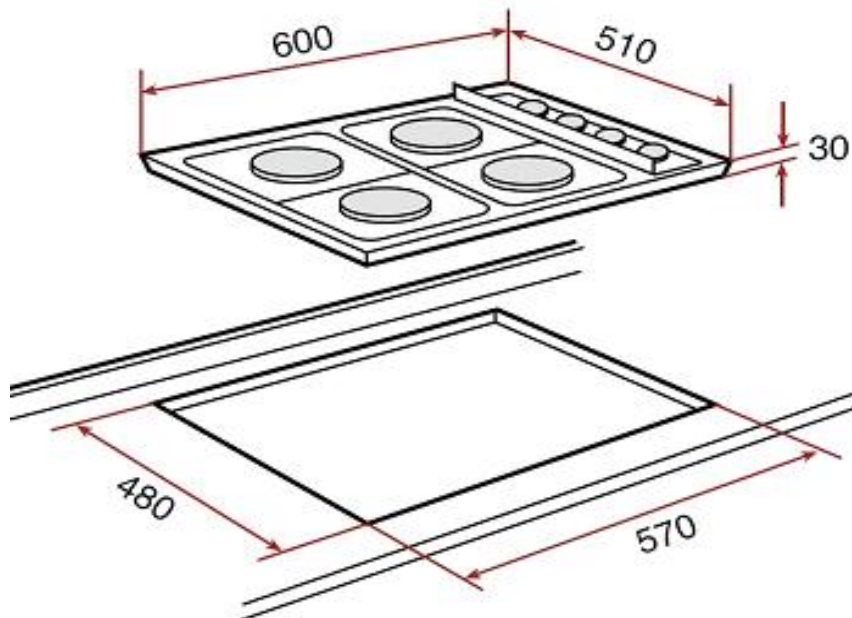

Brand : TEKA, Spain  
 Name : GAS & ELECTRIC HOBS / Built-in gas and Electric hob E/60.3.3G.1P.AI.AL

Item Code : 4020.7115  
 Color/Finish: Inox Steel  
 Dimensions : Overall (LxWxH in cm)  
 60 x 51 x 3cm

Product info:

- Metal looking frontal knobs
- Stainless steel with enameled grids
- Auto-lock safety device and auto-ignition
- 4 cooking zones:
  - 1 semi-fast burner ( 1.75 kW )
  - 1 fast burner ( 3 kW )
  - 1 auxiliary burner ( 1 kW )
  - 1 electric plate 145 mm Ø ( 1 kW )
- Gas typology: LPG
- Voltage: 220V / 50~60 Hz
- Wattage: 1500 Watt
- Phase: single+grounding

**ATTENTION: Cut hole must be with round corners in order to avoid cracking on the counter-top.**

Follow cleaning instructions and avoid using any harmful chemicals.

All information is for reference only. Installation shall always be based on the specs provided with actual delivered items.