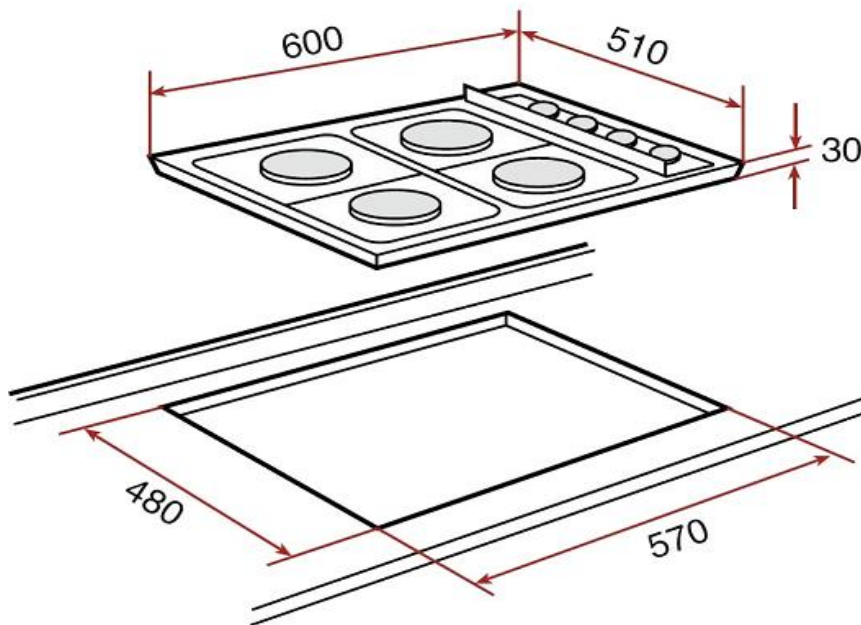

Brand : TEKA, Spain
Name : GAS HOBS / Built-in gas hob
E/60.3.4G.AI.AL

Item Code : 4020.7112
Color/Finish: Inox Steel
Dimensions : Overall (LxWxH in cm)
60 x 51 x 3cm

Product info:

- Lateral control knobs
- Stainless steel with enameled grids
- Auto-lock safety device and auto-ignition
- 4 cooking zones:
 - 1 x 3.0 kW fast
 - 2 x 1.75 kW semi fast
 - 1 x 1 kW auxillary
- Gas typology: LPG
- Voltage: 220V / 50~60 Hz
- Wattage: 0.6 Watt
- Phase: single+grounding

ATTENTION: Cut hole must be with round corners in order to avoid cracking on the counter-top.

Follow cleaning instructions and avoid using any harmful chemicals.

All information is for reference only. Installation shall always be based on the specs provided with actual delivered items.