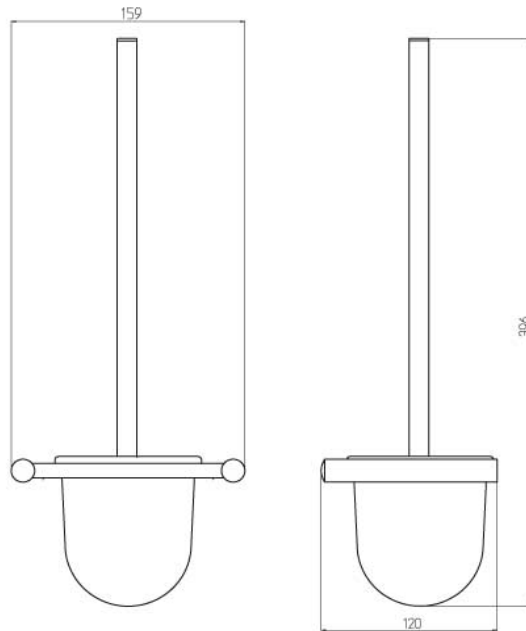

SPECIFICATION SHEET - bathroom accessories

BRAND:	HACEKA	Product Photo:
ORIGIN:	Netherlands	
SERIES:	SILENCE	
PRODUCT DESCRIPTION:	W.c. brush + holder	
MODEL No.	401619	
FINISH/COLOUR:	Chrome	
DIMENSIONS:	159mm x 120mm x 396mm	
OPTIONAL MATCHING PARTS:		

Technical Informations:

REMINDER:	Do not use cleaners containing abrasive cleansers, ammonia, bleach, acids, waxes, alcohol, solvents or other products not recommended for chrome.
	All information is for reference only, installation shall always be based on the actual product delivered.