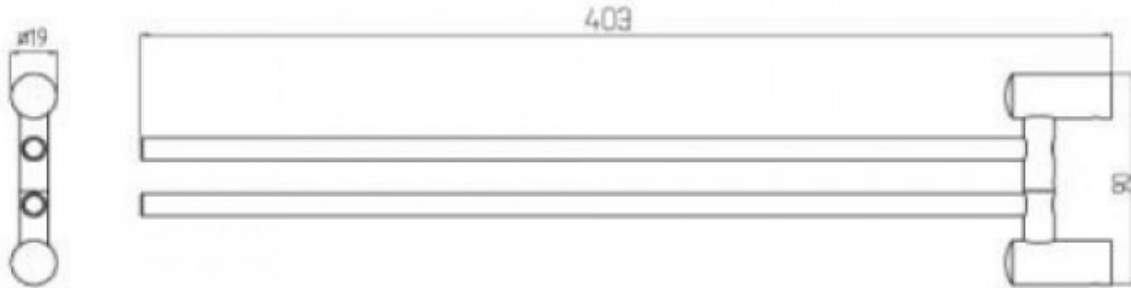

SPECIFICATION SHEET - bathroom accessories

BRAND:	HACEKA	Product Photo:
ORIGIN:	Netherlands	
SERIES:	SILENCE	
PRODUCT DESCRIPTION:	Adjustable towel rail	
MODEL No.	401611	
FINISH/COLOUR:	Chrome	
DIMENSIONS:	403mm x 90mm x Ø19mm	
OPTIONAL MATCHING PARTS:		

Technical Informations:

REMINDER:	Do not use cleaners containing abrasive cleansers, ammonia, bleach, acids, waxes, alcohol, solvents or other products not recommended for chrome.
	All information is for reference only, installation shall always be based on the actual product delivered.