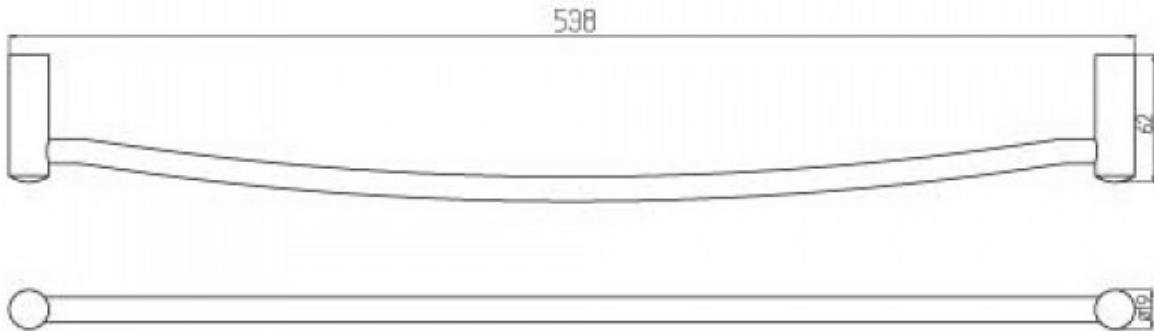

SPECIFICATION SHEET - bathroom accessories

BRAND:	HACEKA	Product Photo:
ORIGIN:	Netherlands	
SERIES:	SILENCE	
PRODUCT DESCRIPTION:	Towel rail 60cm	
MODEL No.	401609	
FINISH/COLOUR:	Chrome	
DIMENSIONS:	538mm x 62mm x Ø19mm	
OPTIONAL MATCHING PARTS:		

Technical Informations:

REMINDER:	Do not use cleaners containing abrasive cleansers, ammonia, bleach, acids, waxes, alcohol, solvents or other products not recommended for chrome.
	All information is for reference only, installation shall always be based on the actual product delivered.