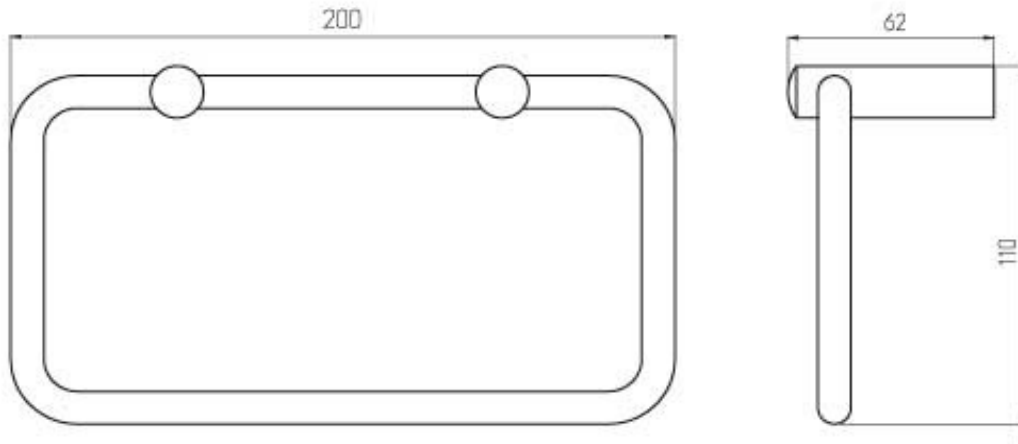

SPECIFICATION SHEET - bathroom accessories

BRAND:	HACEKA	Product Photo:
ORIGIN:	Netherlands	
SERIES:	SILENCE	
PRODUCT DESCRIPTION:	Towel ring	
MODEL No.	401606	
FINISH/COLOUR:	Chrome	
DIMENSIONS:	200mm x 62mm x 110mm	
OPTIONAL MATCHING PARTS:		

Technical Informations:

REMINDER:	Do not use cleaners containing abrasive cleansers, ammonia, bleach, acids, waxes, alcohol, solvents or other products not recommended for chrome.
	All information is for reference only, installation shall always be based on the actual product delivered.