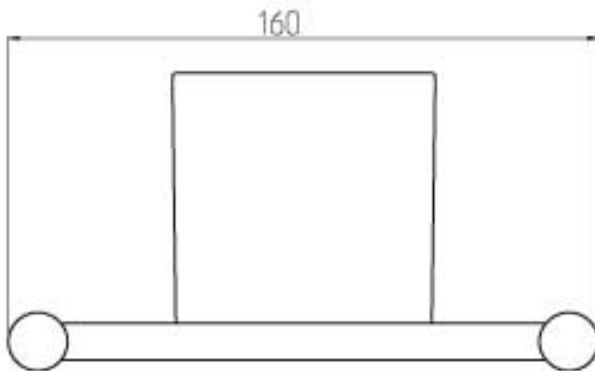

SPECIFICATION SHEET - bathroom accessories

BRAND:	HACEKA	Product Photo:
ORIGIN:	Netherlands	
SERIES:	SILENCE	
PRODUCT DESCRIPTION:	Toothbrush holder	
MODEL No.	401602	
FINISH/COLOUR:	Chrome	
DIMENSIONS:	160mm x 94mm x 82mm	
OPTIONAL MATCHING		

Technical Informations:

REMINDER:	Do not use cleaners containing abrasive cleansers, ammonia, bleach, acids, waxes, alcohol, solvents or other products not recommended for chrome.
	All information is for reference only, installation shall always be based on the actual product delivered.