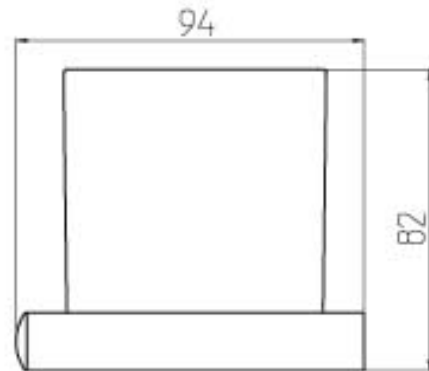

SPECIFICATION SHEET - bathroom accessories

BRAND:	HACEKA	Product Photo:
ORIGIN:	Netherlands	
SERIES:	SILENCE	
PRODUCT DESCRIPTION:	Toothbrush holder	
MODEL No.	401602	
FINISH/COLOUR:	Chrome	
DIMENSIONS:	160mm x 94mm x 82mm	
OPTIONAL MATCHING		

Technical Informations:

REMINDER:	Do not use cleaners containing abrasive cleansers, ammonia, bleach, acids, waxes, alcohol, solvents or other products not recommended for chrome.
	All information is for reference only, installation shall always be based on the actual product delivered.