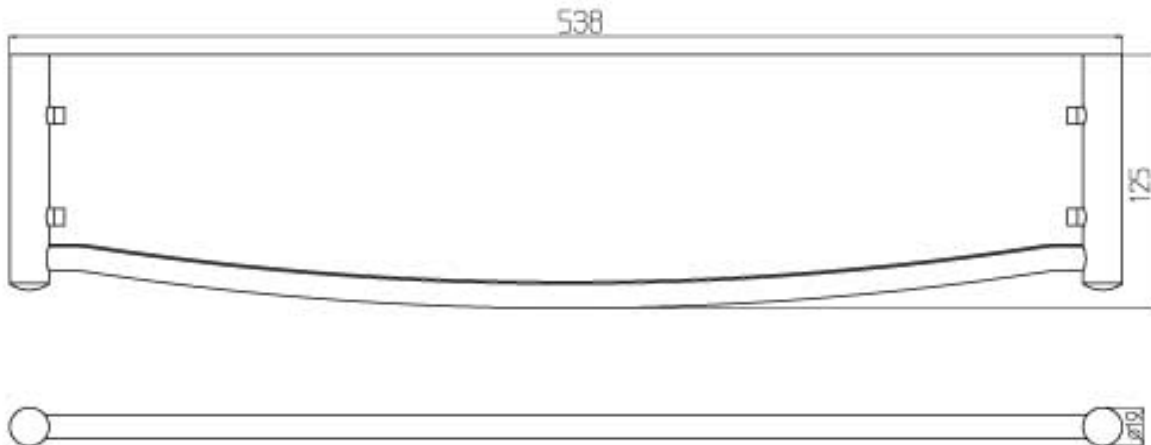

SPECIFICATION SHEET - bathroom accessories

BRAND:	HACEKA	Product Photo:
ORIGIN:	Netherlands	
SERIES:	SILENCE	
PRODUCT DESCRIPTION:	Glass shelf 60cm	
MODEL No.	401601	
FINISH/COLOUR:	Chrome	
DIMENSIONS:	538mm x 125mm x Ø19mm	
OPTIONAL MATCHING PARTS:		

Technical Informations:

REMINDER:	Do not use cleaners containing abrasive cleansers, ammonia, bleach, acids, waxes, alcohol, solvents or other products not recommended for chrome.
	All information is for reference only, installation shall always be based on the actual product delivered.