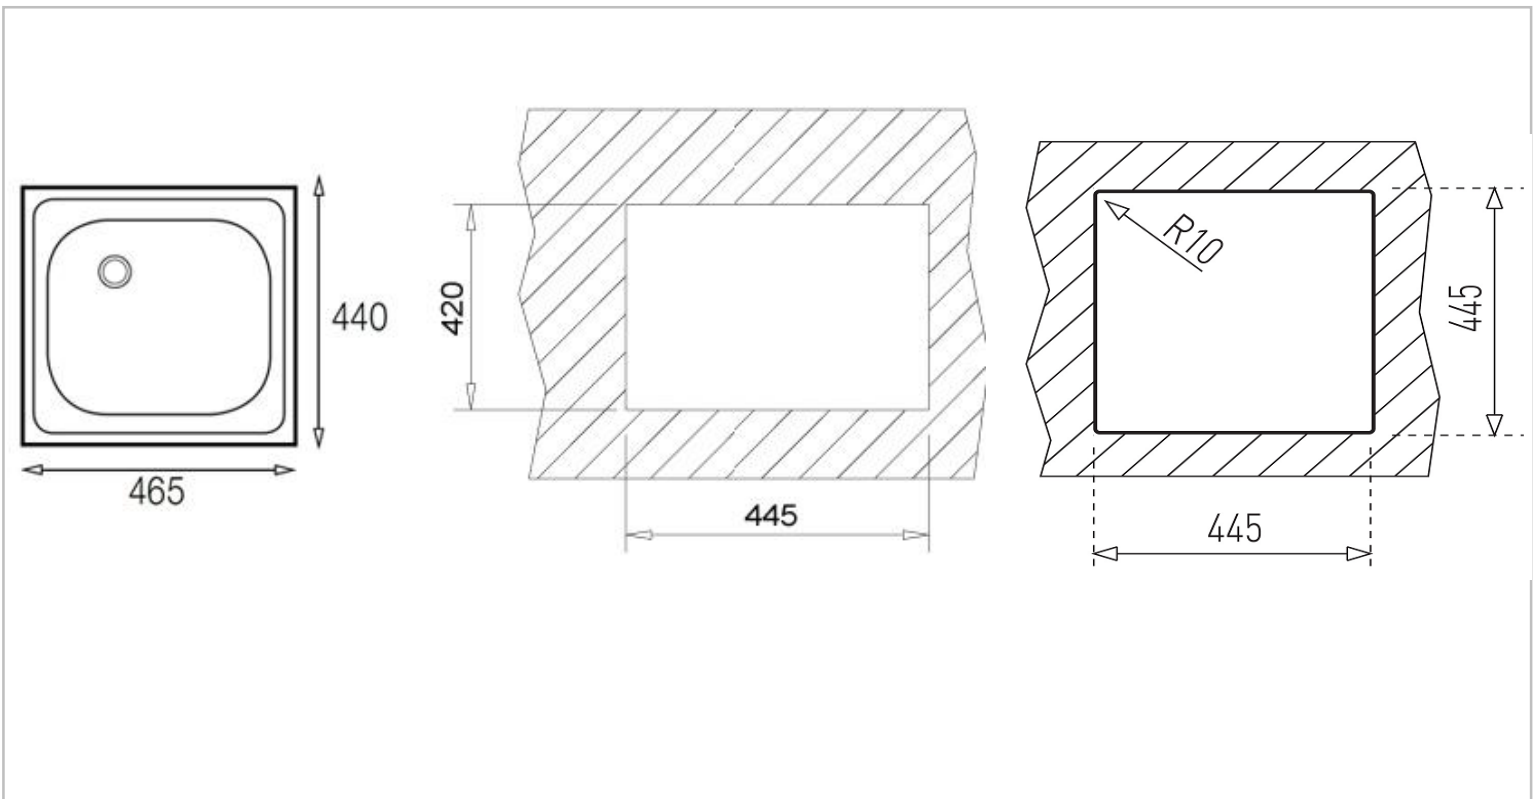

Brand : TEKA, Turkey
 Name : Universal / Stainless Steel Single Bowl Inset Kitchen Sink, 465.440.1B.RT.E50
 Item Code : 4013.6104
 Color/ Finish: Polished
 Dimensions : Overall (w x h): 465 x 440 mm

Product info:

- one bowl size: 445 x 420mm
- 1 corner tap hole
- dia. of waste hole: $\varnothing 3\frac{1}{2}$ "

Add ons:

- A1 Waste basket strainer 3 $\frac{1}{2}$ "
- PA Single sink bottle trap 1 $\frac{1}{2}$ "

Follow cleaning instructions and avoid using any harmful chemicals.