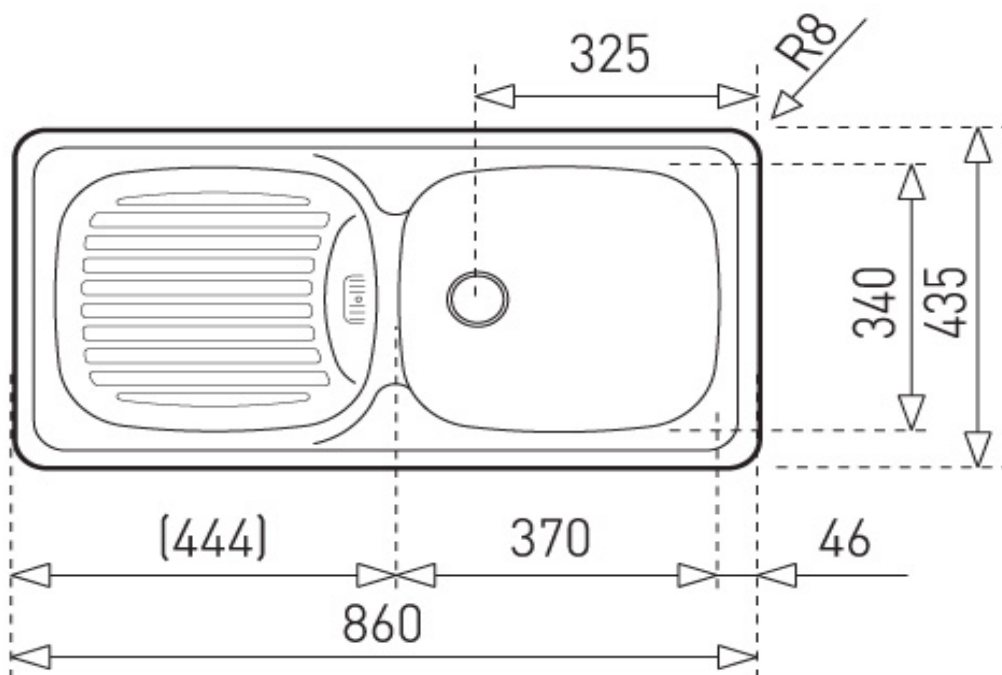

Brand : TEKA, Turkey
 Name : Universal / Stainless Steel Single Bowl Inset Kitchen Sink, 860.440.1B.LD.EBM
 Item Code : 4013.6102
 Color/ Finish: Polished
 Dimensions : Overall (w x h): 860 x 435 mm

Product info:

- single bowl size: 370 x 340 x150 mm
- left drainboard, 1 tap hole
- A1 Waste Basket strainer
- PA single sink bottletap

Add-on:

- 9911.2500 spare fittings

Follow cleaning instructions and avoid using any harmful chemicals.